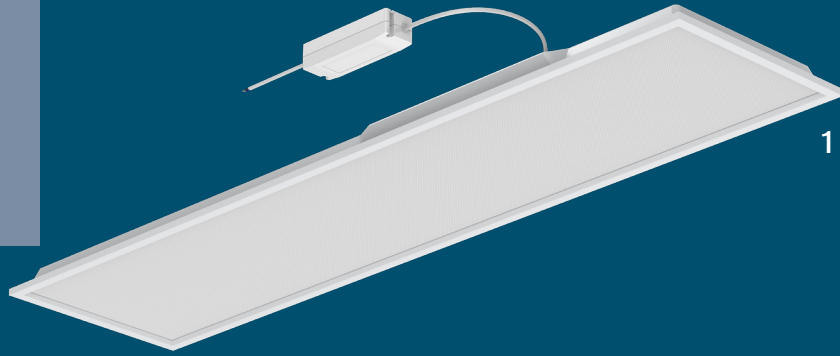

Slimflux
panel Led
30x120
60x120
UGR

BACKLIGHT