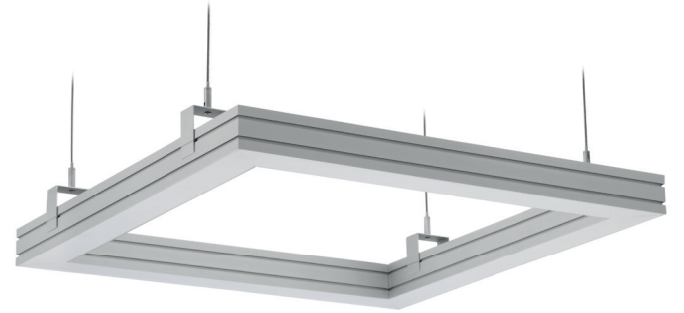

SALOON 595x595

SALOON 295x119,5

SALOON 595x595

modern lighting

modern lighting

LUMINARIES

LIGHTING SYSTEMS

LED LINE M SQUARE