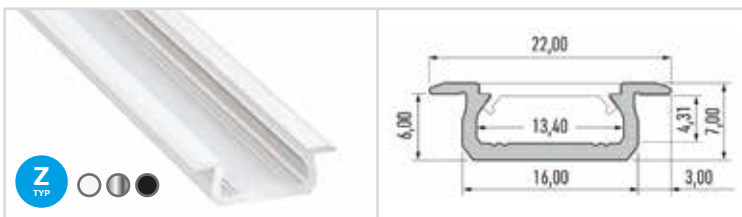

PROFILE LED LED PROFILES

EKPR9320 ▶ **1m** **White** **C** **Caps Shade Hook**
Length Colour Type Addition

EKPR6511 ▶ **1m** **Silver** **C** **Caps Shade Hook**
Length Colour Type Addition

EKPR6350 ▶ **1m** **Black** **C** **Caps Shade Hook**
Length Colour Type Addition

EKPR0101 ▶ **2m** **Silver** **C** **Caps Shade Hook**
Length Colour Type Addition

EKPR1058 ▶ **1m** **White** **D** **Caps Shade Hook**
Length Colour Type Addition

EKPR6474 ▶ **1m** **Silver** **D** **Caps Shade Hook**
Length Colour Type Addition

EKPR6398 ▶ **1m** **Black** **D** **Caps Shade Hook**
Length Colour Type Addition

EKPR0088 ▶ **2m** **Silver** **D** **Caps Shade Hook**
Length Colour Type Addition

EKPR8774 ▶ **1m** **White** **G** **Caps Shade Hook**
Length Colour Type Addition

EKPR6559 ▶ **1m** **Silver** **G** **Caps Shade Hook**
Length Colour Type Addition

EKPR6367 ▶ **1m** **Black** **G** **Caps Shade Hook**
Length Colour Type Addition

EKPR0125 ▶ **2m** **Silver** **G** **Caps Shade Hook**
Length Colour Type Addition

EKPR1041 ▶ **1m** **White** **Z** **Caps Shade Hook**
Length Colour Type Addition

EKPR6481 ▶ **1m** **Silver** **Z** **Caps Shade Hook**
Length Colour Type Addition

EKPR6381 ▶ **1m** **Black** **Z** **Caps Shade Hook**
Length Colour Type Addition

EKPR0095 ▶ **2m** **Silver** **Z** **Caps Shade Hook**
Length Colour Type Addition

EKPR8767 ▶ **1m** **White** **Y** **Caps Shade Hook**
Length Colour Type Addition

EKPR6542 ▶ **1m** **Silver** **Y** **Caps Shade Hook**
Length Colour Type Addition

EKPR6336 ▶ **1m** **Black** **Y** **Caps Shade Hook**
Length Colour Type Addition

EKPR0118 ▶ **2m** **Silver** **Y** **Caps Shade Hook**
Length Colour Type Addition