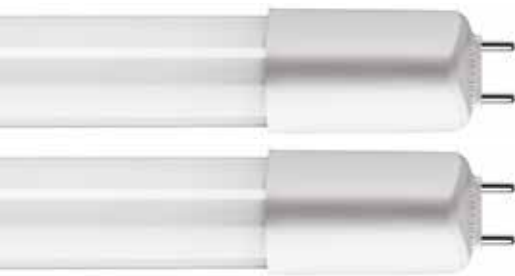

T8 LED TUBE 120cm

EK4697 No. Art.	▶ 18W Power	1800 lm Luminous flux	3000K Colour	120cm Length	ONE SIDE Connection	IP20 Internal Protection (IP)
EK4703 No. Art.	▶ 18W Power	1800 lm Luminous flux	4000K Colour	120cm Length	ONE SIDE Connection	IP20 Internal Protection (IP)
EK4710 No. Art.	▶ 18W Power	1800 lm Luminous flux	6500K Colour	120cm Length	ONE SIDE Connection	IP20 Internal Protection (IP)