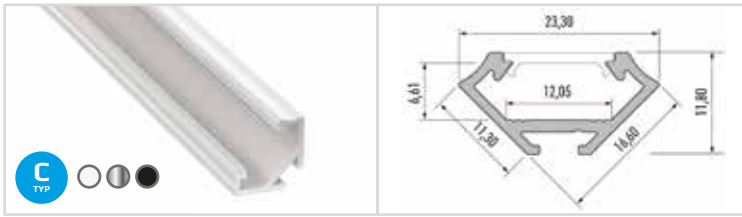

PROFILE LED LED PROFILES

EKPR9320 ▶ **1m** **White** **C** **Caps Shade Hook**
Length Colour Type Addition

EKPR6511 ▶ **1m** **Silver** **C** **Caps Shade Hook**
Length Colour Type Addition

EKPR6350 ▶ **1m** **Black** **C** **Caps Shade Hook**
Length Colour Type Addition

EKPR0101 ▶ **2m** **Silver** **C** **Caps Shade Hook**
Length Colour Type Addition

EKPR1058 ▶ **1m** **White** **D** **Caps Shade Hook**
Length Colour Type Addition

EKPR6474 ▶ **1m** **Silver** **D** **Caps Shade Hook**
Length Colour Type Addition

EKPR6398 ▶ **1m** **Black** **D** **Caps Shade Hook**
Length Colour Type Addition

EKPR0088 ▶ **2m** **Silver** **D** **Caps Shade Hook**
Length Colour Type Addition

EKPR8774 ▶ **1m** **White** **G** **Caps Shade Hook**
Length Colour Type Addition

EKPR6559 ▶ **1m** **Silver** **G** **Caps Shade Hook**
Length Colour Type Addition

EKPR6367 ▶ **1m** **Black** **G** **Caps Shade Hook**
Length Colour Type Addition

EKPR0125 ▶ **2m** **Silver** **G** **Caps Shade Hook**
Length Colour Type Addition

EKPR1041 ▶ **1m** **White** **Z** **Caps Shade Hook**
Length Colour Type Addition

EKPR6481 ▶ **1m** **Silver** **Z** **Caps Shade Hook**
Length Colour Type Addition

EKPR6381 ▶ **1m** **Black** **Z** **Caps Shade Hook**
Length Colour Type Addition

EKPR0095 ▶ **2m** **Silver** **Z** **Caps Shade Hook**
Length Colour Type Addition

EKPR8767 ▶ **1m** **White** **Y** **Caps Shade Hook**
Length Colour Type Addition

EKPR6542 ▶ **1m** **Silver** **Y** **Caps Shade Hook**
Length Colour Type Addition

EKPR6336 ▶ **1m** **Black** **Y** **Caps Shade Hook**
Length Colour Type Addition

EKPR0118 ▶ **2m** **Silver** **Y** **Caps Shade Hook**
Length Colour Type Addition