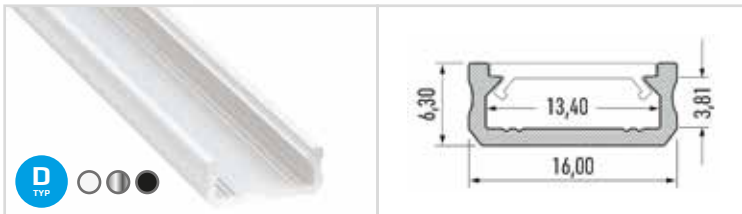

PROFILE LED LED PROFILES

EKPR9320 ▶ **1m** **White** **C** **Caps Shade Hook**
Length Colour Type Addition

EKPR6511 ▶ **1m** **Silver** **C** **Caps Shade Hook**
Length Colour Type Addition

EKPR6350 ▶ **1m** **Black** **C** **Caps Shade Hook**
Length Colour Type Addition

EKPR0101 ▶ **2m** **Silver** **C** **Caps Shade Hook**
Length Colour Type Addition

EKPR1058 ▶ **1m** **White** **D** **Caps Shade Hook**
Length Colour Type Addition

EKPR6474 ▶ **1m** **Silver** **D** **Caps Shade Hook**
Length Colour Type Addition

EKPR6398 ▶ **1m** **Black** **D** **Caps Shade Hook**
Length Colour Type Addition

EKPR0088 ▶ **2m** **Silver** **D** **Caps Shade Hook**
Length Colour Type Addition

EKPR8774 ▶ **1m** **White** **G** **Caps Shade Hook**
Length Colour Type Addition

EKPR6559 ▶ **1m** **Silver** **G** **Caps Shade Hook**
Length Colour Type Addition

EKPR6367 ▶ **1m** **Black** **G** **Caps Shade Hook**
Length Colour Type Addition

EKPR0125 ▶ **2m** **Silver** **G** **Caps Shade Hook**
Length Colour Type Addition

EKPR1041 ▶ **1m** **White** **Z** **Caps Shade Hook**
Length Colour Type Addition

EKPR6481 ▶ **1m** **Silver** **Z** **Caps Shade Hook**
Length Colour Type Addition

EKPR6381 ▶ **1m** **Black** **Z** **Caps Shade Hook**
Length Colour Type Addition

EKPR0095 ▶ **2m** **Silver** **Z** **Caps Shade Hook**
Length Colour Type Addition

EKPR8767 ▶ **1m** **White** **Y** **Caps Shade Hook**
Length Colour Type Addition

EKPR6542 ▶ **1m** **Silver** **Y** **Caps Shade Hook**
Length Colour Type Addition

EKPR6336 ▶ **1m** **Black** **Y** **Caps Shade Hook**
Length Colour Type Addition

EKPR0118 ▶ **2m** **Silver** **Y** **Caps Shade Hook**
Length Colour Type Addition