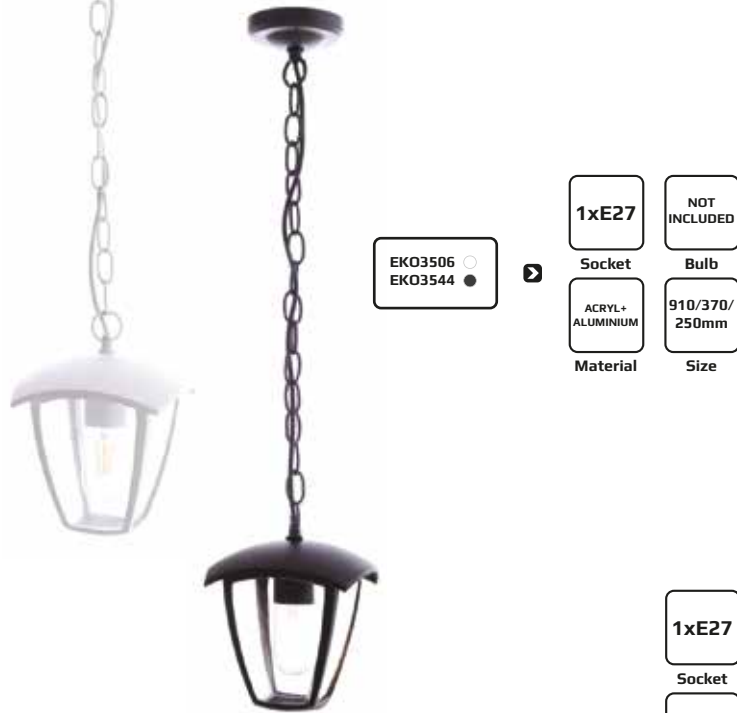

EKO3506 ☐
EKO3544 ☒

1xE27	NOT INCLUDED
Socket	Bulb
ACRYL+ ALUMINIUM	910/370/250mm
Material	Size

EKO3513 ☐
EKO3551 ☒

1xE27	NOT INCLUDED
Socket	Bulb
ACRYL+ ALUMINIUM	170/170/290mm
Material	Size