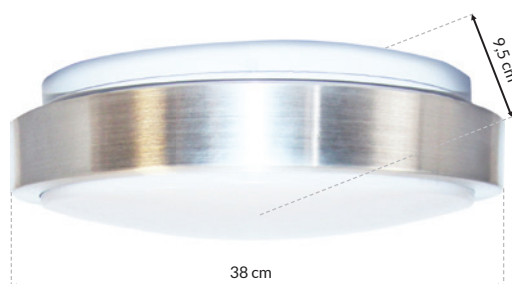

SN CEILING LIGHT - EKP781

LED 24W LED
1920lm, 4000K