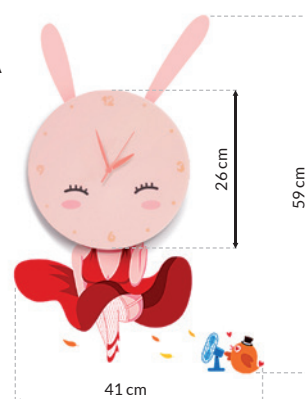

Sam zaprojektuj oświetlenie w swoim domu
Design Lighting in your interior yourself
www.e-projektant.com

- 1W
- 3 x AAA

- 1W
- 3 x AAA

- 1W
- 3 x AAA

- 1W
- 3 x AAA

- 1W
- 3 x AAA