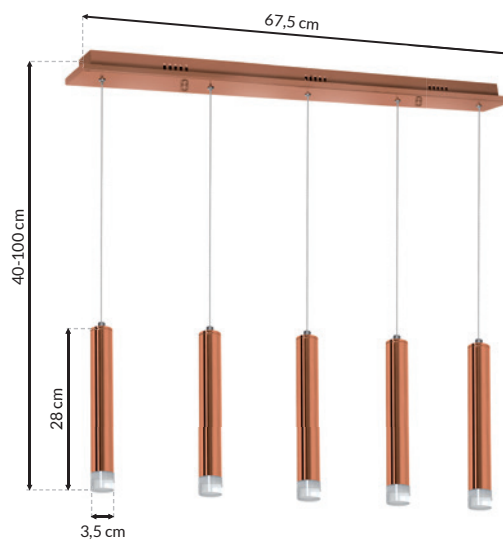

**LED** 15W LED

1050lm, 4000K

**SHC** COPPER - ML986

**LED** 25W LED

1750lm, 4000K

CH ICE - ML321

LED 5W LED

☀️ 350lm, 4000K