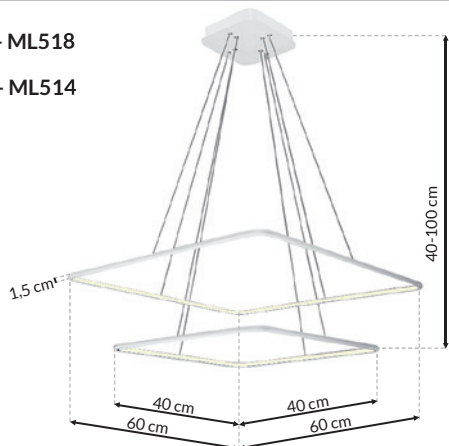

MB NIX BLACK - ML518

MW NIX WHITE - ML514

LED 50W LED

3500lm, 3000K