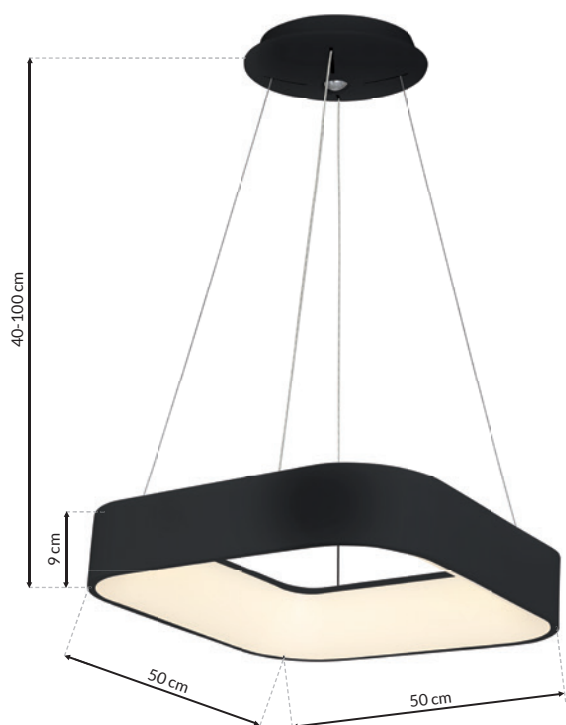

MB ASTRO BLACK - ML570

MW ASTRO WHITE - ML569

LED 24W LED

☀ 1680lm, 4000K