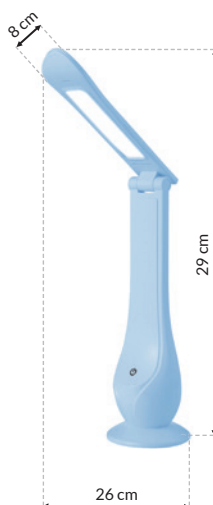

LED 5W LED

☀️ 260lm, 3000K

🔌 USB CHARGED

MP LILLY - ML5678