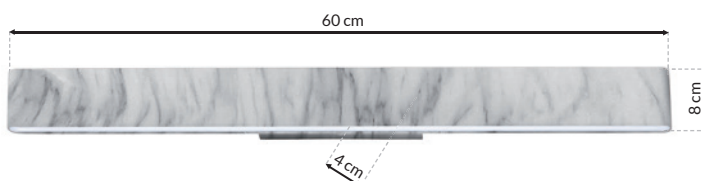

SHB PIERCE - ML6473

SHW PIERCE - ML6476

LED 18W LED

☀️ 1080lm, 4000K

SHB PIERCE - ML6471

SHW PIERCE - ML6474

LED 12W LED

☀️ 720lm, 4000K

SHB PIERCE - ML6472

SHW PIERCE - ML6475

LED 24W LED

☀️ 1440lm, 4000K