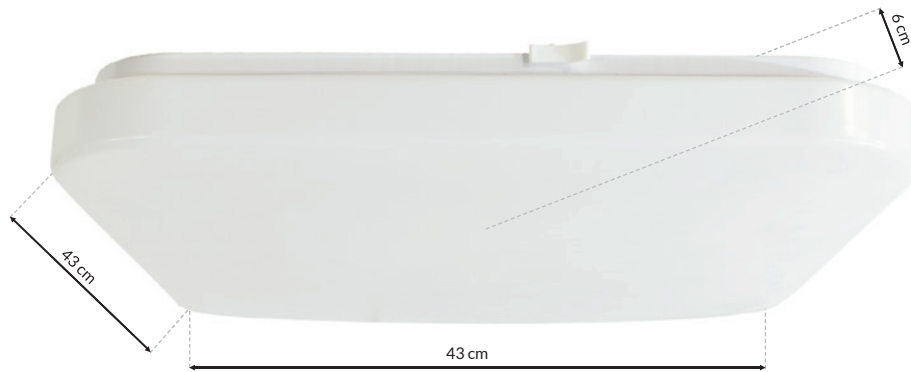

W MEMPHIS - EK75314

LED 24W LED

☀️ 2160lm, 4000K