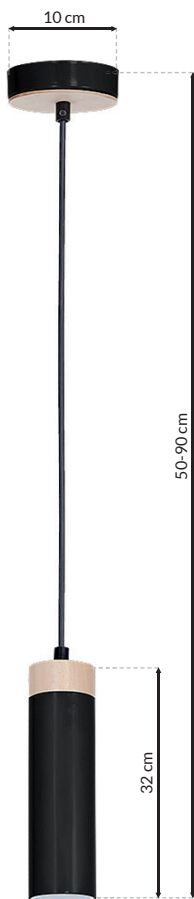

RECOMMENDED LIGHT

GU10

INTERNAL PROTECTION IP20

EKZA1867

SHB **NWD** PEDRO BLACK - MLP4260

SHW **NWD** PEDRO WHITE - MLP4252

1xGU10 8W