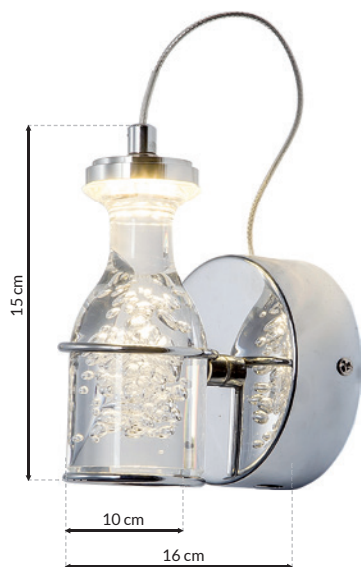

CH BOTTLE - ML303

LED 5W LED

☀ 350lm,4000K