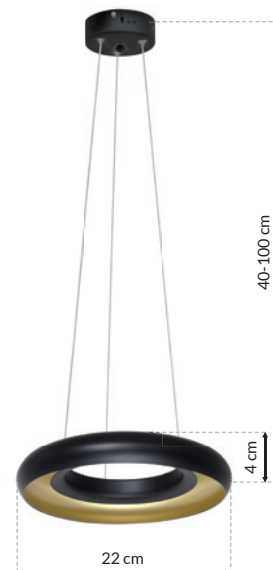

MB **GLO** RONDO NERO - ML353

MW RONDO BIANCO - ML351

LED 12W LED

840lm, 4000K