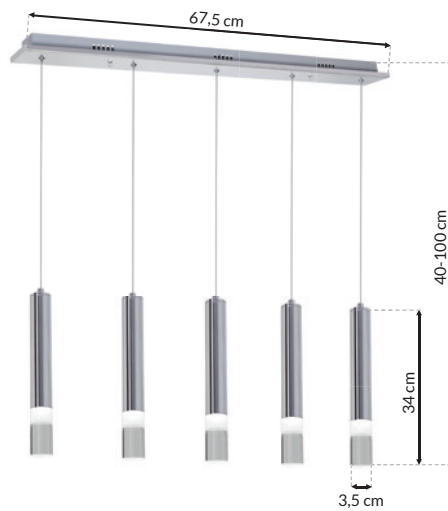

LED 9W LED

☀️ 630lm, 4000K

CH ICE - ML323

LED 25W LED

☀️ 1750lm, 4000K

CH ICE - ML179

LED 15W LED

☀️ 1050lm, 4000K