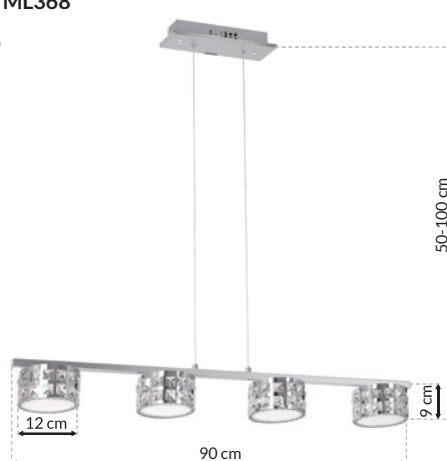

LED 18W LED

☀️ 1260lm

CH ALEX - ML367

LED 15W LED

☀️ 1050lm

CH ALEX - ML368

LED 20W LED

☀️ 1400lm