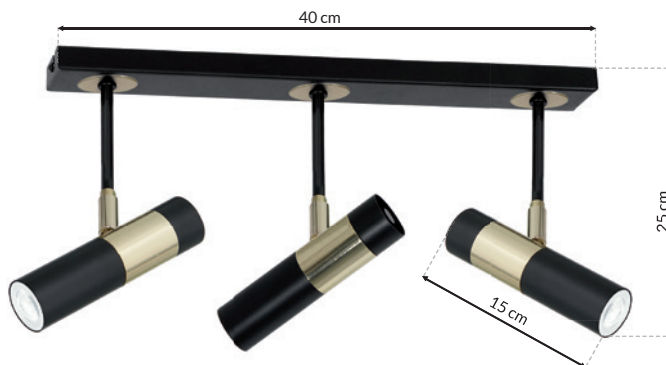

MB **GLD** DALLAS - MLP6548

LED 3xGU10 3W LED

☀ 900lm, 3000K