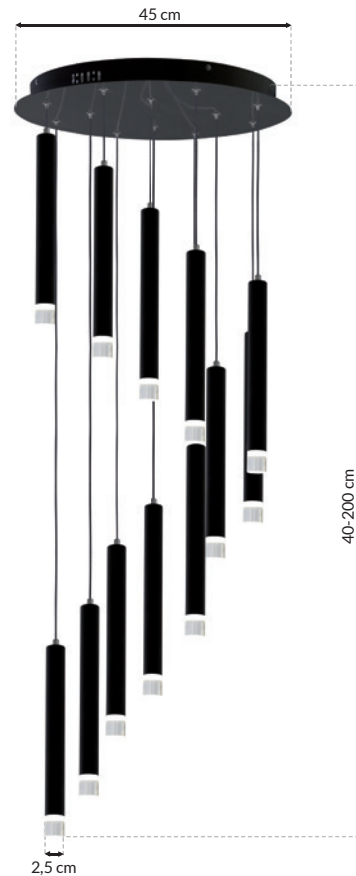

MB CARBON - ML6161

LED 12W LED

☀ 840lm, 4000K