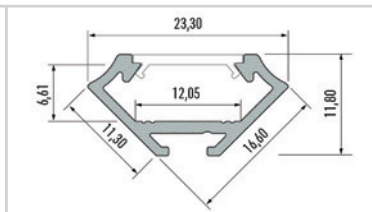

PROFILE LED
LED PROFILES

No. Art.	Length	Colour	Type	Addition
EKPR9320	1m	White	C	Caps, Shade, Hook
EKPR6511	1m	Silver	C	Caps, Shade, Hook
EKPR6350	1m	Black	C	Caps, Shade, Hook
EKPR0101	2m	Silver	C	Caps, Shade, Hook