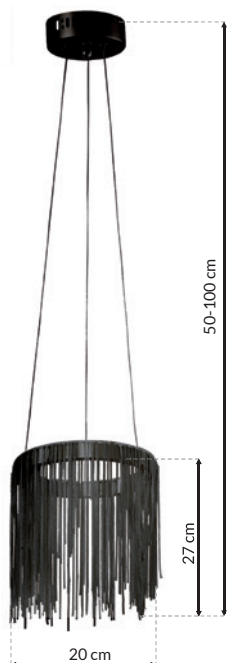

- SHB CASCATA BLACK - ML3795
- CH CASCATA SATIN - ML3792
- RG CASCATA COPPER - ML3798
- LED 18W LED
- 450lm