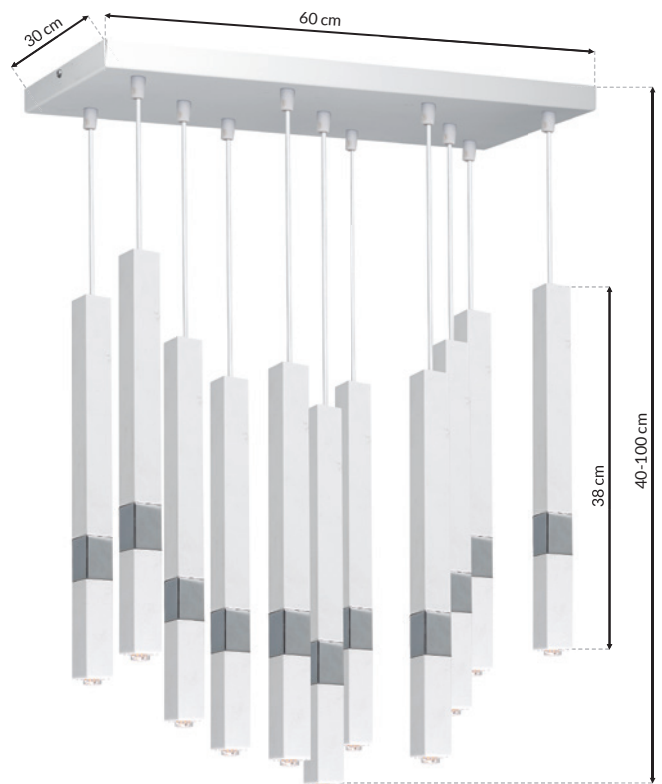

LED 5xG9 7W LED

☀️ 2100lm, 3000K

MW CH **CASTRO - MLP6562**

LED 11xG9 7W LED

☀️ 4620lm, 3000K