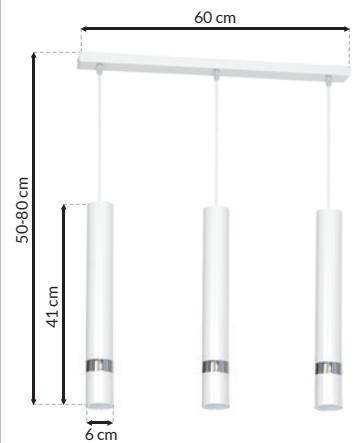

RECOMMENDED LIGHT

 **GU10**

INTERNAL PROTECTION **IP20**

EKZA1867

SHW  **JOKER WHITE - MLP1348**

SHW  **JOKER WHITE GOLDEN - MLP6082**

SHW  **JOKER WHITE WOOD - MLP6302**

 3xGU10 8W