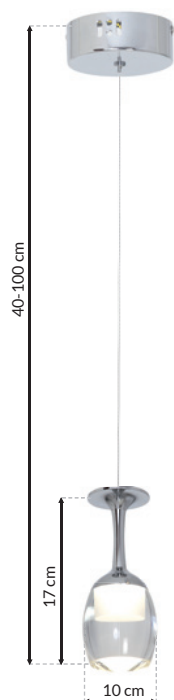

CH COPPA - ML436

LED 5W LED

☀️ 350lm, 4000K