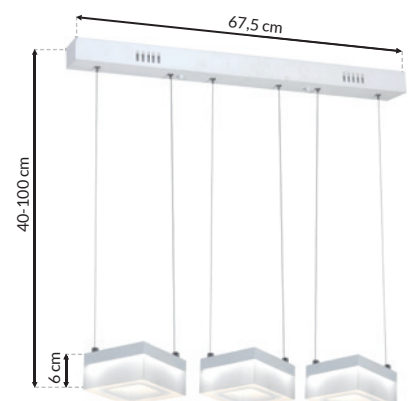

SW CUBO - ML446

LED 36W LED

2520lm, 4000K