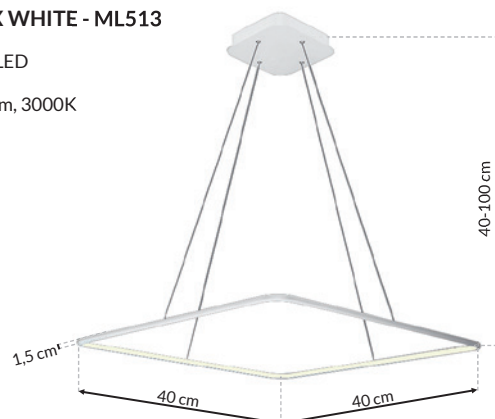

MB NIX BLACK - ML517

MW NIX WHITE - ML513

LED 25W LED

1750lm, 3000K