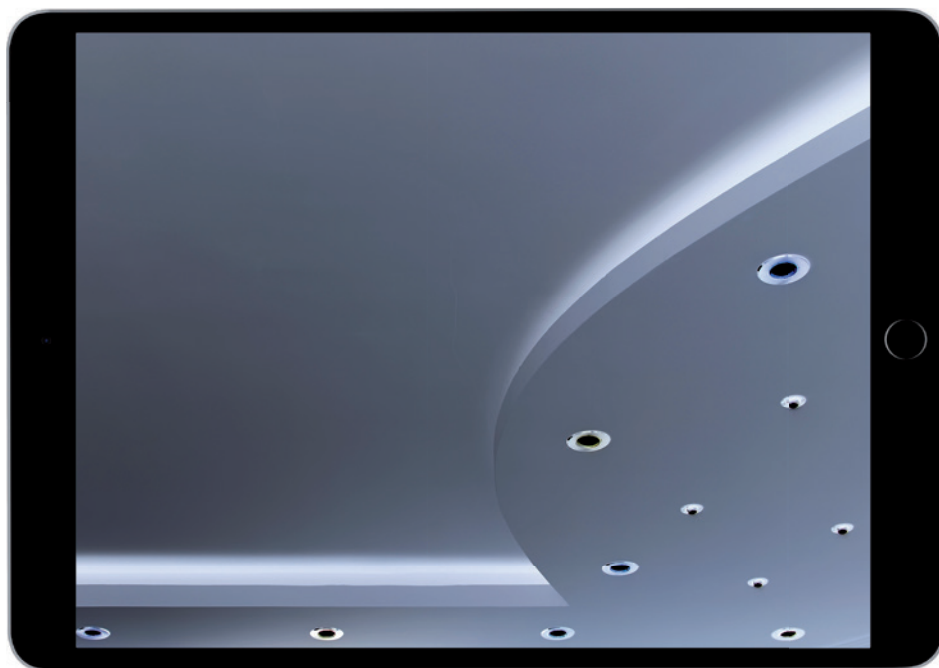

PASKI LED - ZESTAWY LED STRIP KITS