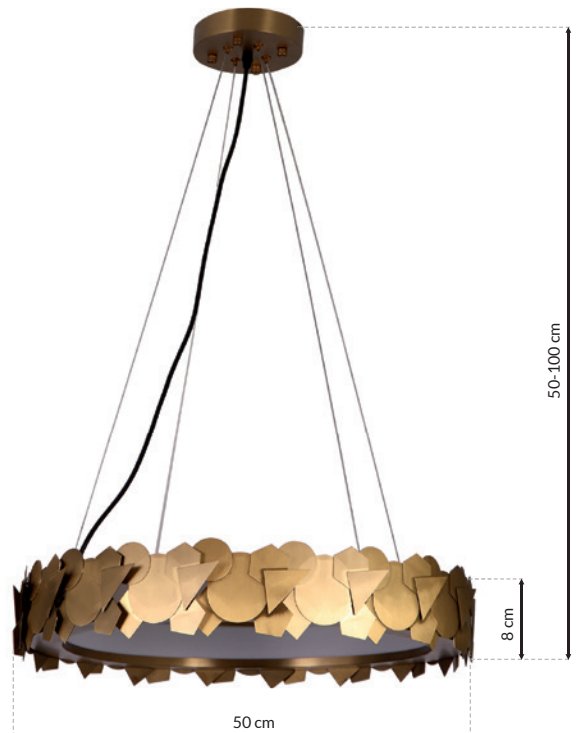

GLD SOHO GOLD - ML6156

LED 24W LED

720lm, 3000K