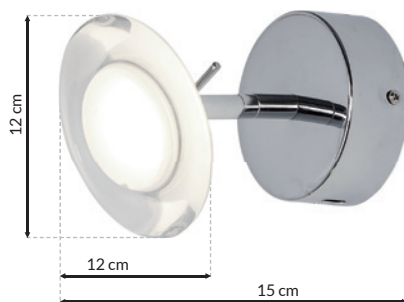

CH ELLIPSE - ML308

LED 5W LED

☀️ 350lm, 4000K