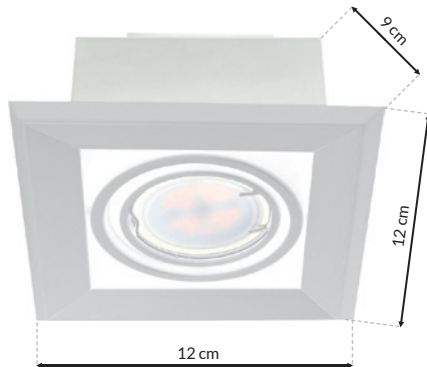

MB BLOCCO BLACK - ML472

MW BLOCCO WHITE - ML471

LED GU10, 7W LED

☀ 560lm, 3000K