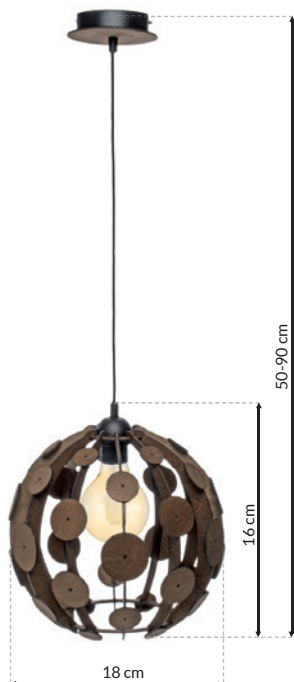

RECOMMENDED
LIGHT

E27

INTERNAL
PROTECTION IP20

EKZA3591

SHB NWD GAIA - MLP6326

SHBR NWD GAIA - ML6329

1xE27 60W