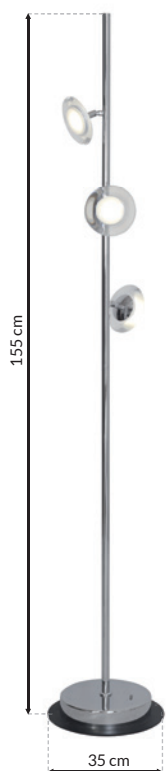

CH ELLIPSE - ML411

LED 5W LED

☀️ 350lm, 4000K

CH ELLIPSE - ML177

LED 15W LED

☀️ 1050lm, 4000K

CH ELLIPSE - ML308

LED 5W LED