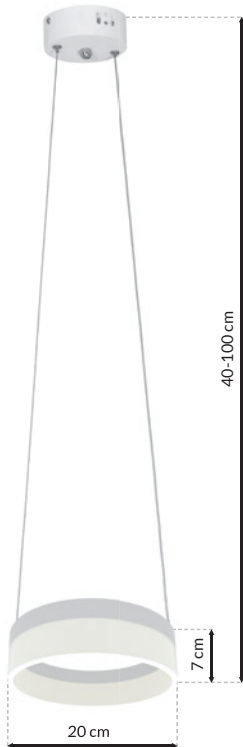

Sam zaprojektuj oświetlenie w swoim domu
Design Lighting in your interior yourself

www.e-projektant.com

SW RING - ML404

LED 12W LED

840lm, 4000K