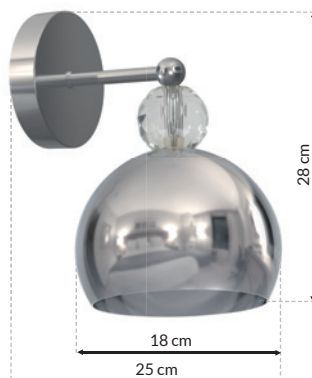

1xE27 60W

CH TOLEDO - MLP4245

3xE27 60W

CH TOLEDO - MLP4243

1xE27 60W

CH TOLEDO - MLP4246

1xE27 60W

BRAK W ZESTAWIE  
NOT INCLUDED