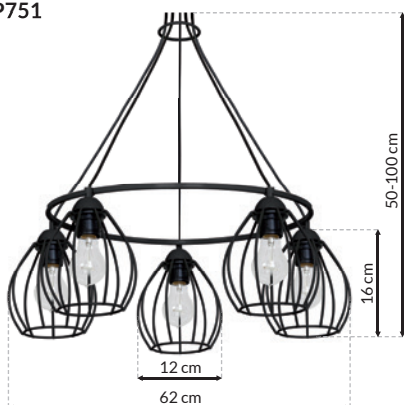

MB DON BLACK - MLP747

1xE27 60W

MB DON BLACK - MLP751

5xE27 60W