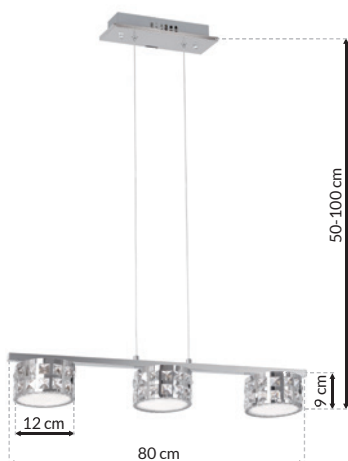

LED 18W LED

☀️ 1260lm

CH ALEX - ML367

LED 15W LED

☀️ 1050lm

CH ALEX - ML368

LED 20W LED

☀️ 1400lm