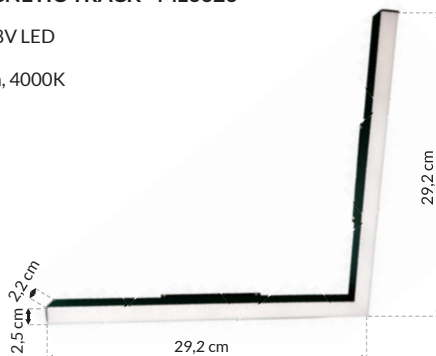

**LED** 12W 48V LED

1200lm, 4000K

**MB** MAGNETIC TRACK - ML6626

**LED** 10W 48V LED

1000lm, 4000K

**MB** MAGNETIC TRACK - ML6625

**LED** 10W 48V LED

1000lm, 4000K