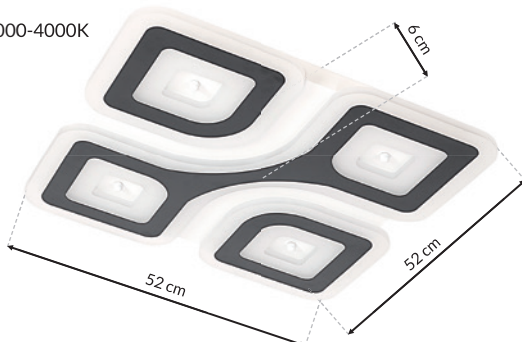

MW MB VOLTA - ML109

LED 118W LED

☀️ 9440lm, 3000-4000K