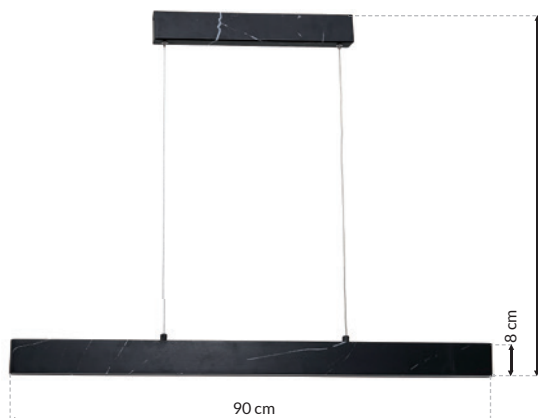

SHB PIERCE - ML6473

SHW PIERCE - ML6476

LED 18W LED

☀️ 1080lm, 4000K

SHB PIERCE - ML6471

SHW PIERCE - ML6474

LED 12W LED

☀️ 720lm, 4000K

SHB PIERCE - ML6472

SHW PIERCE - ML6475

LED 24W LED

☀️ 1440lm, 4000K