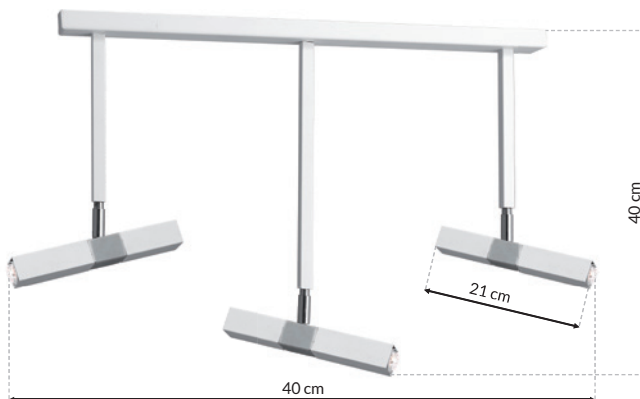

MW CH CASTRO - MLP6558

LED 1xG9 7W LED

420lm, 3000K

MW CH CASTRO - MLP6559

LED 3xG9 7W LED

1260lm, 3000K

MW CH CASTRO - MLP6557

LED 1xG9 7W LED