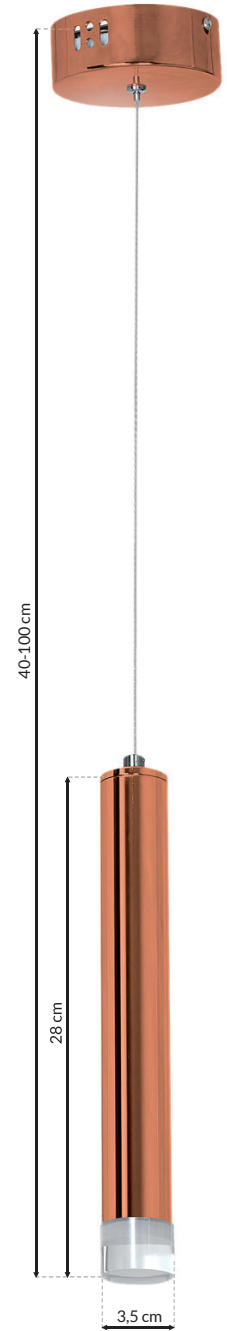

SHC COPPER - ML984

LED 5W LED

350lm, 4000K