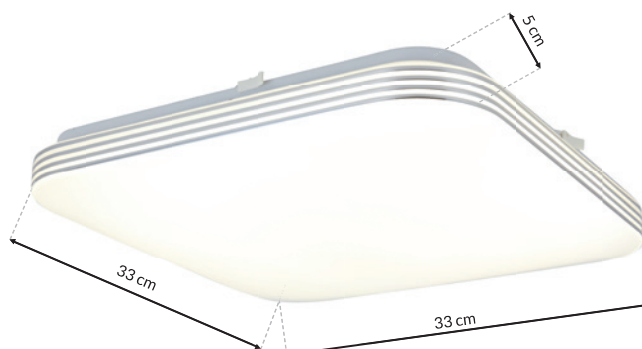

W CH PALERMO - ML4856

LED 33W LED

1980lm, 3000K + 6000K

STAR EFFECT