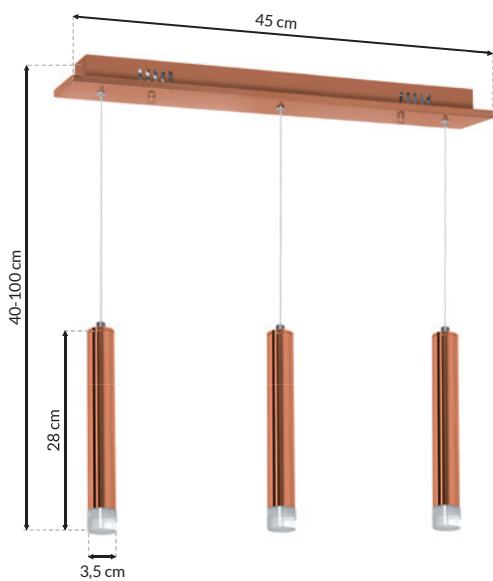

SHC COPPER - ML985

LED 15W LED

1050lm, 4000K