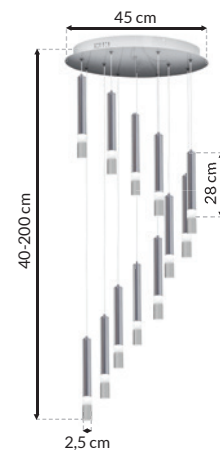

CH ICE - ML6162

LED 12W LED

☀️ 840lm, 4000K