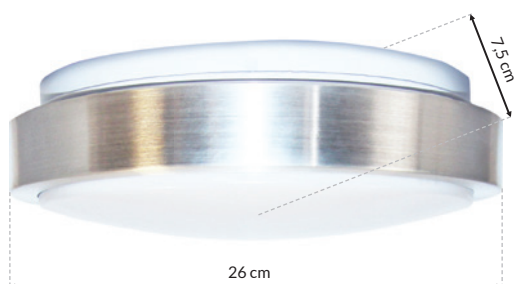

SN CEILING LIGHT - EKP767

LED 12W LED
960lm, 4000K