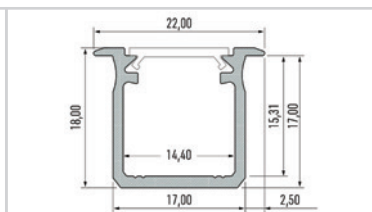

PROFILE LED
LED PROFILES

No. Art.	Length	Colour	Type	Addition
EKPR8774	1m	White	G	Caps, Shade, Hook
EKPR6559	1m	Silver	G	Caps, Shade, Hook
EKPR6367	1m	Black	G	Caps, Shade, Hook
EKPR0125	2m	Silver	G	Caps, Shade, Hook