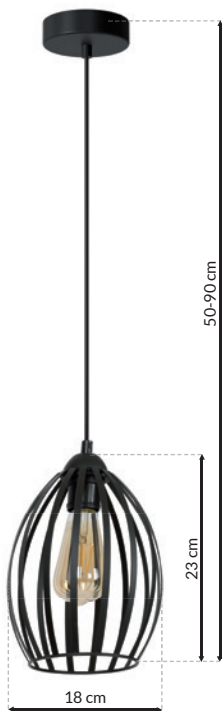

MB RUSSEL BLACK - MLP4731

1xE27 60W

MB RUSSEL BLACK - MLP4732

3xE27 60W

BRAK W ZESTAWIE  
NOT INCLUDED

METAL

[www.eko-light.com](http://www.eko-light.com)

UNIQUE