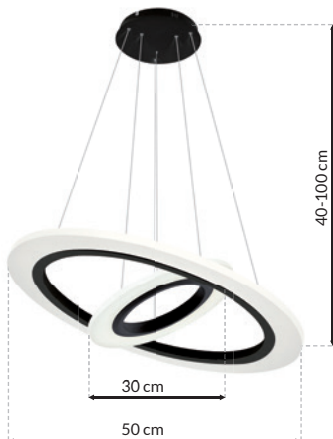

-  24W LED
-  1680lm, 4000K

**MB** COSMO - ML348

-  36W LED
-  2520lm, 4000K

**MB** COSMO - ML346

-  36W LED
-  2520lm, 4000K

Sam zaprojektuj oświetlenie w swoim domu  
Design Lighting in your interior yourself