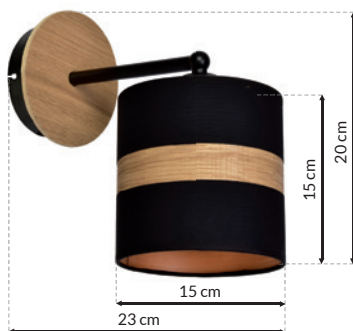

SHB NWD TERRA - MLP6289

1xE27 60W