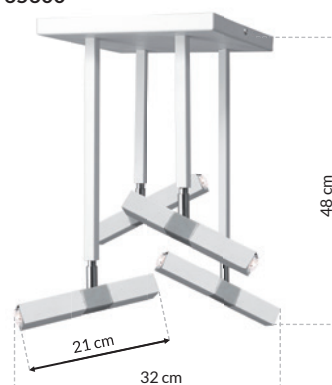

MW CH CASTRO - MLP65600

LED 4xG9 7W LED

1680lm, 3000K