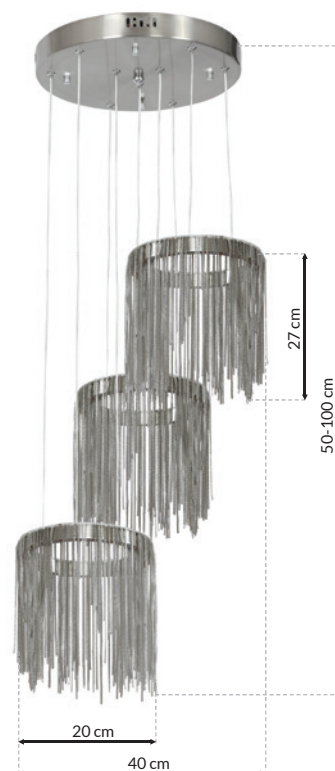

- SHB CASCATA BLACK - ML3797
- CH CASCATA SATIN - ML3794
- RG CASCATA COPPER - ML3800
- LED 54W LED
- 1350lm