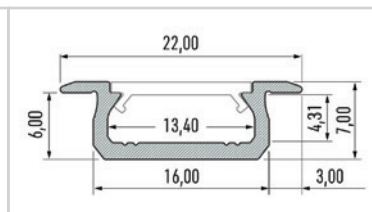

PROFILE LED LED PROFILES

No. Art.	Length	Colour	Type	Addition
EKPR1041	1m	White	Z	Caps, Shade, Hook
EKPR6481	1m	Silver	Z	Caps, Shade, Hook
EKPR6381	1m	Black	Z	Caps, Shade, Hook
EKPR0095	2m	Silver	Z	Caps, Shade, Hook