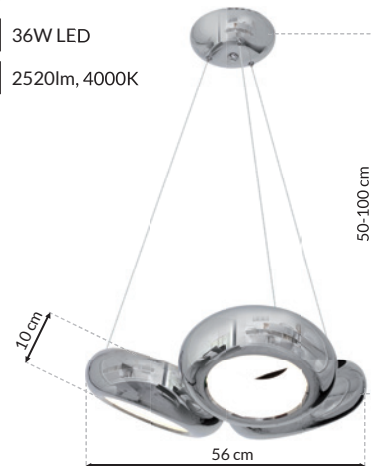

LED 12W LED

☀️ 840lm, 4000K

CH MERCURIO - ML329

LED 36W LED

☀️ 2520lm, 4000K

CH MERCURIO - ML330

LED 12W LED

☀️ 840lm, 4000K