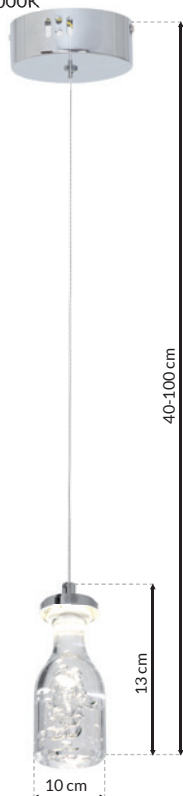

CH BOTTLE - ML431

LED 5W LED

☀ 350lm,4000K