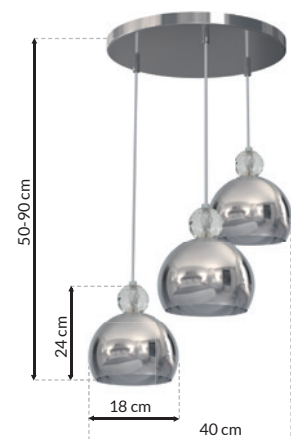

1xE27 60W

CH TOLEDO - MLP4245

3xE27 60W

CH TOLEDO - MLP4243

1xE27 60W

CH TOLEDO - MLP4246

1xE27 60W

BRAK W ZESTAWIE  
NOT INCLUDED