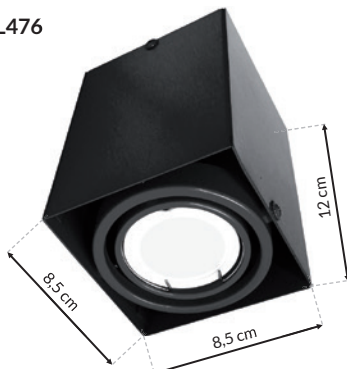

MB BLOCCO BLACK - ML477

MW BLOCCO WHITE - ML476

LED GU10, 7W LED

☀ 560lm, 3000K