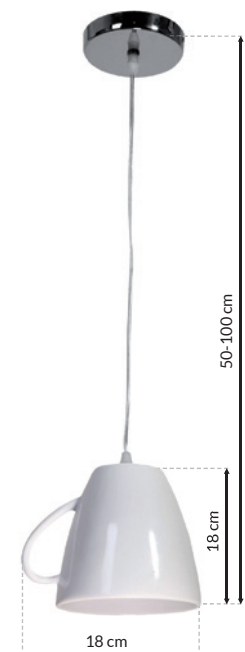

1xE27 60W

CH TEA TIME - ML313

3xE27 60W

CH TEA TIME - ML312

1xE27 60W

CH TEA TIME - ML311

1xE27 60W

BRAK W ZESTAWIE NOT INCLUDED