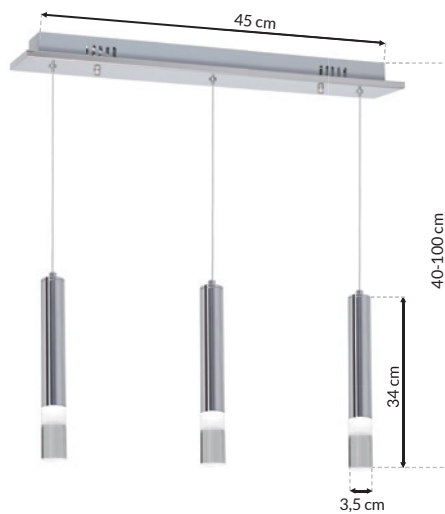

CH ICE - ML322

LED 15W LED

☀️ 1050lm, 4000K