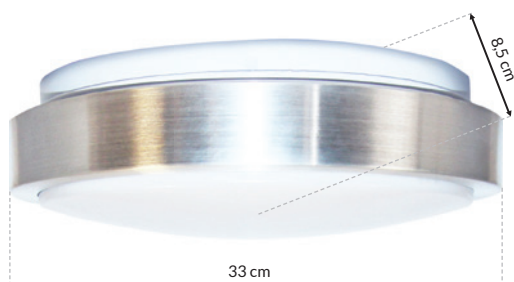

SN CEILING LIGHT - EKP774

LED 18W LED
1440lm, 4000K