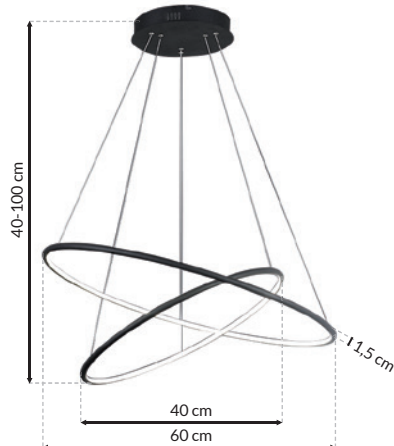

MB ORION BLACK - ML508

MW ORION WHITE - ML502

LED 53W LED

☀ 3710lm, 3000K

MB ORION BLACK - ML509

MW ORION WHITE - ML503

LED 99W LED

☀ 6930lm, 3000K