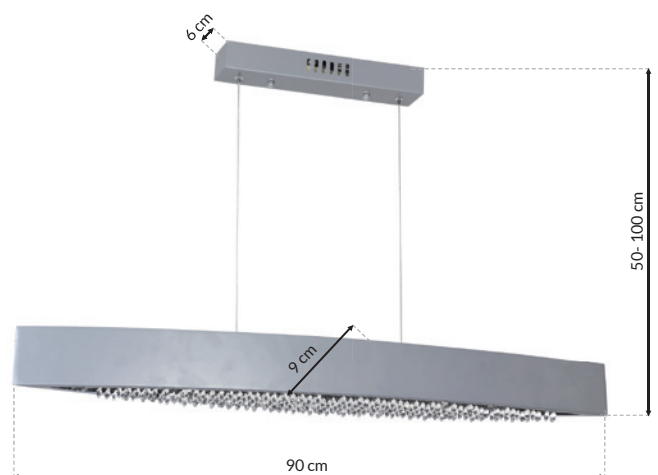

[www.e-projektant.com](http://www.e-projektant.com)

MW BOCCA WHITE - ML015

LED 24W LED

☀️ 1260lm

GH BOCCA GRAY - ML016

LED 24W LED

☀️ 1260lm

CH ALEX - ML173