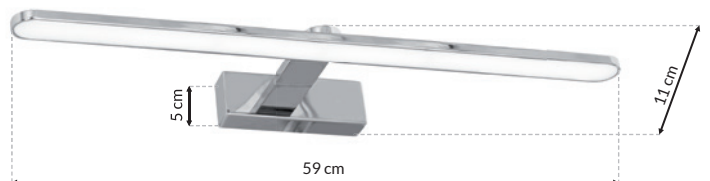

MB SPLASH - ML5616

MW SPLASH - ML5618

CH SPLASH - ML5614

LED 12W LED

840lm, 4000K