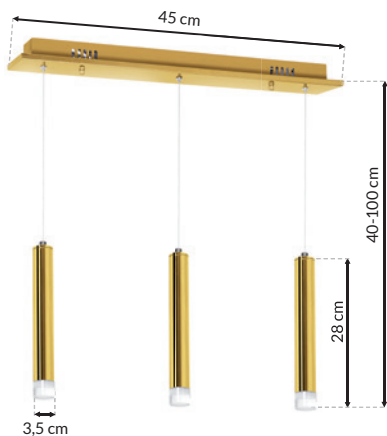

**GOLDIE - ML5715**

LED 25W LED

1750lm, 4000K

**GOLDIE - ML5714**

LED 15W LED

1050lm, 4000K

**GOLDIE - ML5716**

LED 12W LED