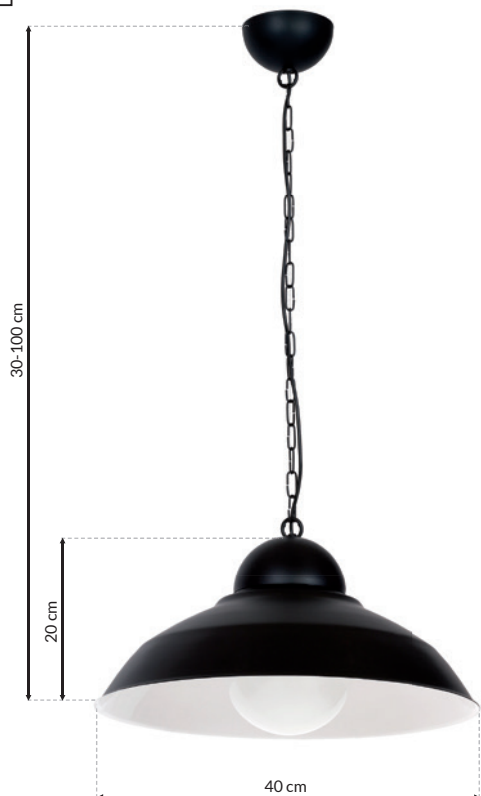

SHB GUSTAV BLACK - MLP4813

SHW GUSTAV WHITE - MLP4815

1xE27 60W