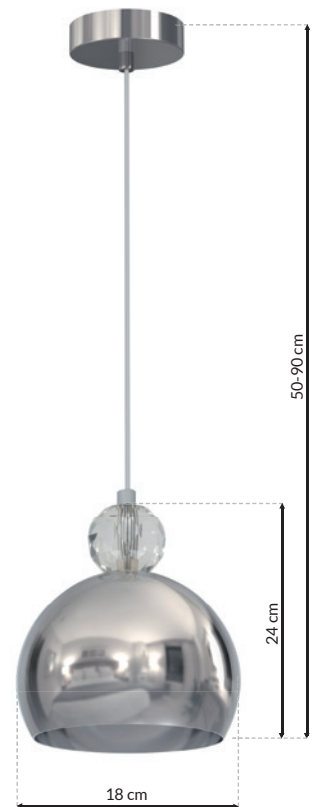

1xE27 60W

CH TOLEDO - MLP4245

3xE27 60W

CH TOLEDO - MLP4243

1xE27 60W

CH TOLEDO - MLP4246

1xE27 60W

BRAK W ZESTAWIE  
NOT INCLUDED