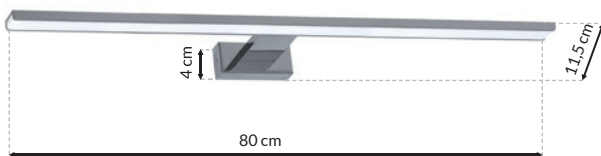

MB SHINE- ML6336

MW SHINE - ML6337

CH SHINE - ML3809

GLD SHINE - ML6338

LED 15W LED

☀ 1050lm, 4000K