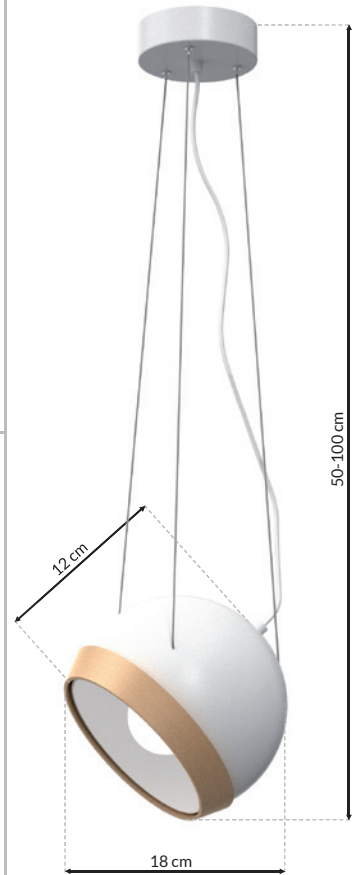

Sam zaprojektuj oświetlenie w swoim domu
Design Lighting in your interior yourself
www.e-projektant.com

RECOMMENDED LIGHT

E27
INTERNAL PROTECTION IP20
EKZA1169

- SHB NWD OVAL BLACK - MLP5471
- SHW NWD OVAL WHITE - MLP5466
- 1xE27 60W

- SHB NWD OVAL BLACK - MLP5473
- SHW NWD OVAL WHITE - MLP5468
- 5xE27 60W

- SHB NWD OVAL BLACK - MLP5472
- SHW NWD OVAL WHITE - MLP5467
- 3xE27 60W

- SHB NWD OVAL BLACK - MLP8662
- SHW NWD OVAL WHITE - MLP8655
- 3xE27 60W

BRAK W ZESTAWIE NOT INCLUDED

METAL + DREWNO METAL + WOOD