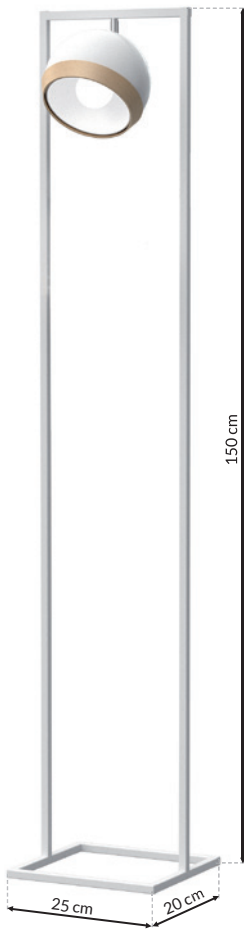

SHB NWD OVAL BLACK - MLP5475

SHW NWD OVAL WHITE - MLP5470

1xE27 60W

SHB NWD OVAL BLACK - MLP5474

SHW NWD OVAL WHITE - MLP5469

1xE27 60W

SHB NWD OVAL BLACK - MLP8657

SHW NWD OVAL WHITE - MLP8650