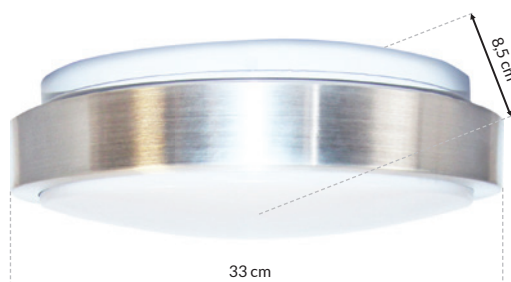

SN CEILING LIGHT - EKP1701

LED 18W LED
1440lm, 4000K

Motion sensor