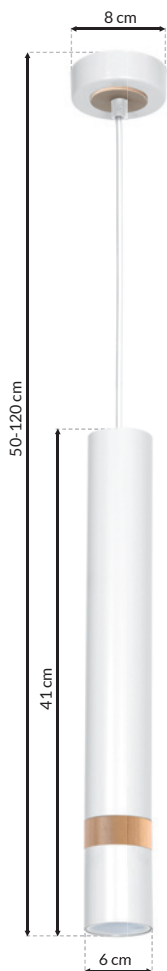

RECOMMENDED LIGHT

GU10

INTERNAL PROTECTION IP20

EKZA1867

SHW CH JOKER WHITE - MLP1347

SHW GLD JOKER WHITE GOLDEN - MLP6081

SHW NWD JOKER WHITE WOOD - MLP6301

1xGU10 8W