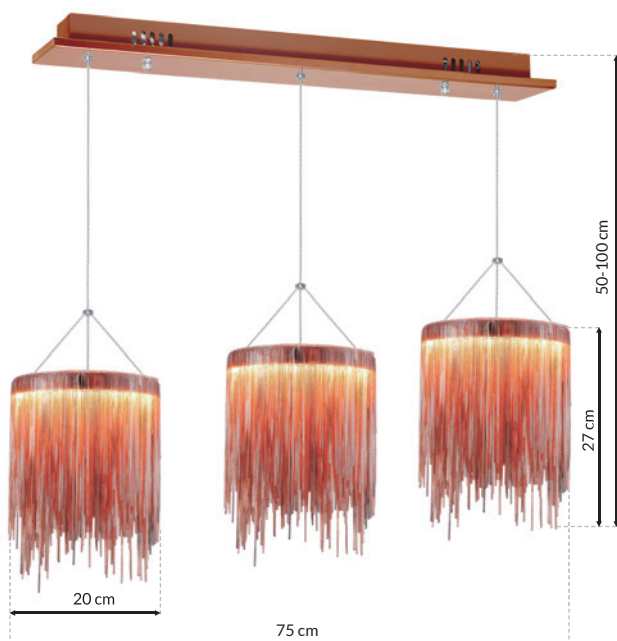

- SHB CASCATA BLACK - ML3796
- CH CASCATA SATIN - ML3793
- RG CASCATA COPPER - ML3799
- LED 54W LED
- 1350lm