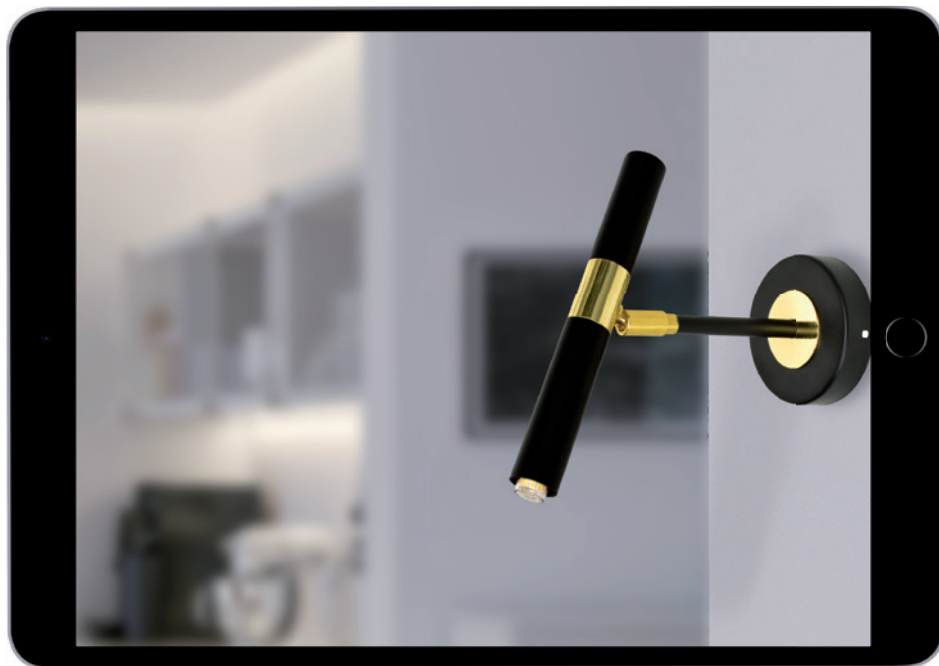

G9

No. Art.	Power	Luminous flux	Colour
EKZA130	3,5W=30W	320 lm	3000K
EKZA312	3,5W=30W	320 lm	4000K
EKZA1329	3,5W=30W	320 lm	6500K

G9

No. Art.	Power	Luminous flux	Colour
EKZA336	7W=54W	700 lm	3000K
EKZA343	7W=54W	700 lm	4000K

GU10

No. Art.	Power	Luminous flux	Colour
EKZA427	1,5W=13W	120 lm	3000K
EKZA1676	5W=36W	410 lm	3000K
EKZA1867	7W=40W	470 lm	3000K
EKZA1793	7W=40W	470 lm	4000K
EKZA1874	7W=40W	470 lm	6000K

GU10