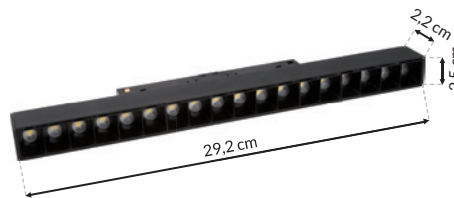

MB MAGNETIC TRACK - ML6624

LED 10W 48V LED

1000lm, 4000K