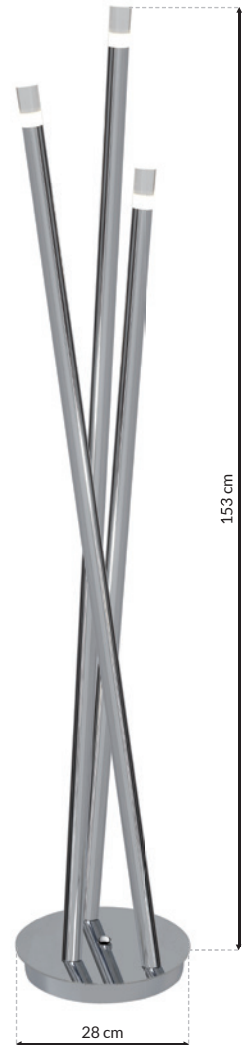

LED 9W LED

☀️ 630lm, 4000K

CH ICE - ML323

LED 25W LED

☀️ 1750lm, 4000K

CH ICE - ML179

LED 15W LED

☀️ 1050lm, 4000K