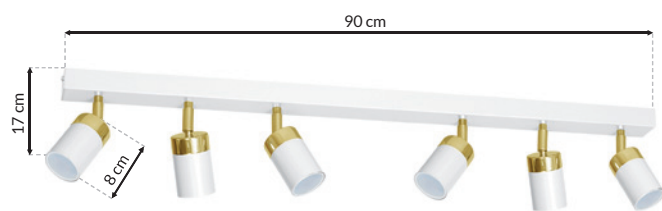

Sam zaprojektuj oświetlenie w swoim domu
Design Lighting in your interior yourself
www.e-projektant.com

RECOMMENDED LIGHT

GU10

INTERNAL PROTECTION **IP20**

EKZA1867

SHW **JOKER WHITE - MLP1348**

SHW **JOKER WHITE GOLDEN - MLP6082**

SHW **JOKER WHITE WOOD - MLP6302**

3xGU10 8W

SHW **JOKER WHITE - MLP908**

SHW **JOKER WHITE GOLDEN - MLP6131**

6xGU10 8W

SHW **JOKER WHITE - MLP9475**

SHW **JOKER WHITE GOLDEN - MLP6132**

8xGU10 8W

SHW **JOKER WHITE - MLP909**

5xGU10 8W

SHW **JOKER WHITE - MLP1412**

SHW **JOKER WHITE GOLDEN - MLP6122**

5xGU10 8W

BRAK W ZESTAWIE
NOT INCLUDED

METAL