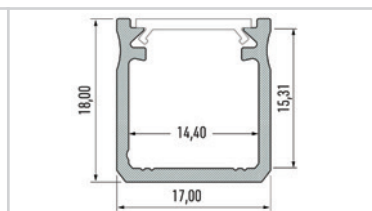

PROFILE LED LED PROFILES

No. Art.	Length	Colour	Type	Addition
EKPR8767	1m	White	Y	Caps, Shade, Hook
EKPR6542	1m	Silver	Y	Caps, Shade, Hook
EKPR6336	1m	Black	Y	Caps, Shade, Hook
EKPR0118	2m	Silver	Y	Caps, Shade, Hook