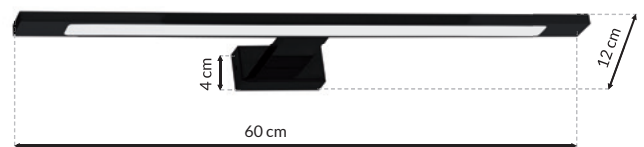

MB SHINE - ML5570

MW SHINE - ML5571

CH SHINE - ML5569

LED 12W LED

☀ 840lm, 4000K