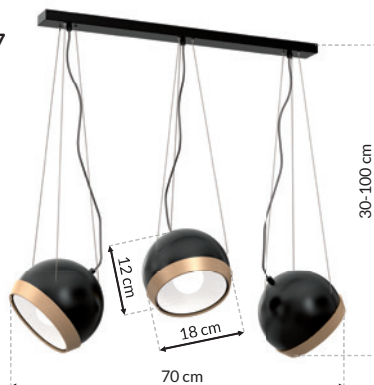

- SHB NWD OVAL BLACK - MLP5472
- SHW NWD OVAL WHITE - MLP5467
- 3xE27 60W