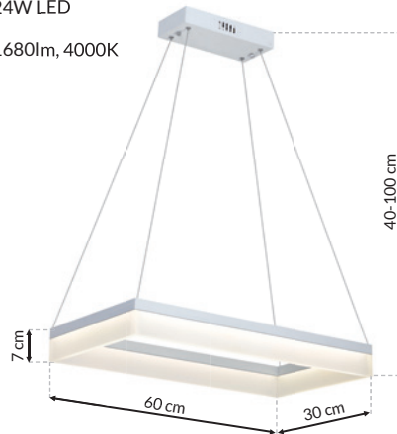

490lm, 4000K

SW CUBO - ML447

LED 24W LED

1680lm, 4000K

SW CUBO - ML445

LED 24W LED

1680lm, 4000K

SW CUBO - ML446