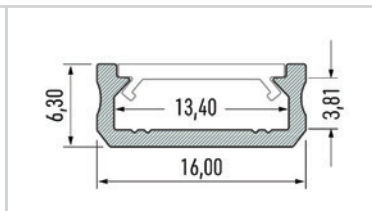

PROFILE LED
LED PROFILES

No. Art.	Length	Colour	Type	Addition
EKPR1058	1m	White	D	Caps, Shade, Hook
EKPR6474	1m	Silver	D	Caps, Shade, Hook
EKPR6398	1m	Black	D	Caps, Shade, Hook
EKPR0088	2m	Silver	D	Caps, Shade, Hook