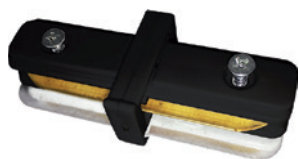

MB - CONNECTORS BLACK - ML3923

MW - CONNECTORS WHITE - ML3922

MB TRACER BLACK - ML3916

MW TRACER WHITE - ML3917

MB T CONNECTORS BLACK - ML3921

MW T CONNECTORS WHITE - ML3920

MB L CONNECTORS BLACK - ML3918

MW L CONNECTORS WHITE - ML3919