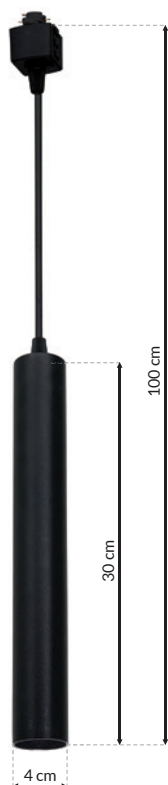

MB TRACK PENDANT - ML6506

MW TRACK PENDANT - ML6507

LED 3W LED

240lm, 4000K