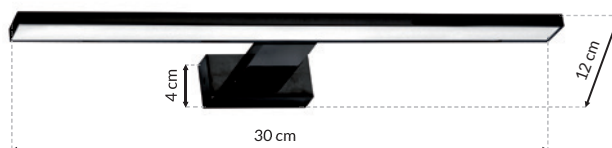

● CH SHINE - ML030

LED 7W LED

☀ 490lm, 4000K

● MB SHINE- ML4378

● MW SHINE - ML3874

● CH SHINE - ML029

LED 7W LED

☀ 490lm, 4000K