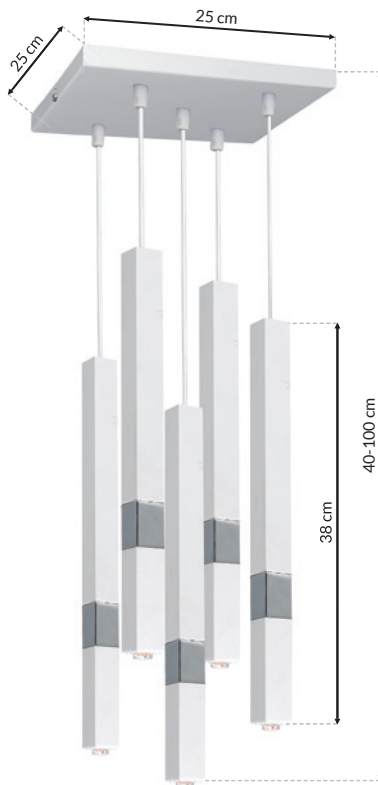

LED 5xG9 7W LED

☀️ 2100lm, 3000K

MW CH **CASTRO - MLP6562**

LED 11xG9 7W LED

☀️ 4620lm, 3000K