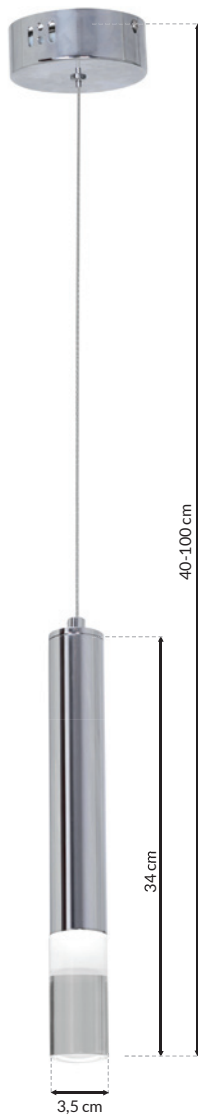

**LED** 15W LED

1050lm, 4000K

**SHC** COPPER - ML986

**LED** 25W LED

1750lm, 4000K

CH ICE - ML321

LED 5W LED

☀️ 350lm, 4000K