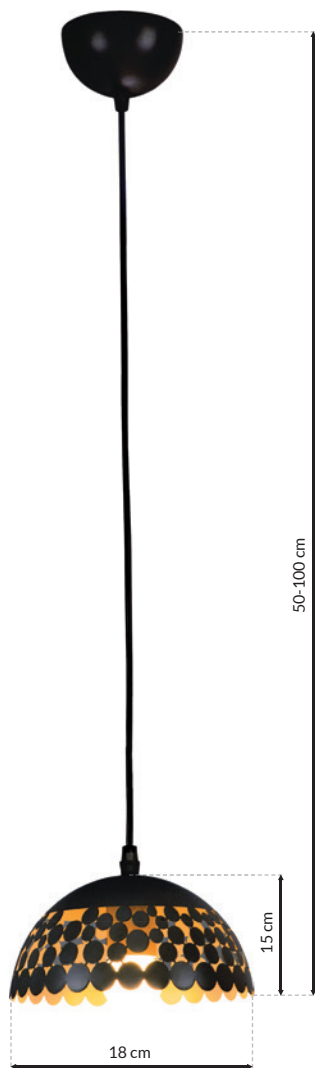

RECOMMENDED LIGHT

E27

INTERNAL PROTECTION IP20

EKZF594

Sam zaprojektuj oświetlenie w swoim domu
Design Lighting in your interior yourself

www.e-projektant.com

MB **GLD** LISA BLACK - ML6135

MW LISA WHITE - ML6138

1xE27 60W

MB **GLD** LISA BLACK - ML6134

MW LISA WHITE - ML6137

1xE27 60W