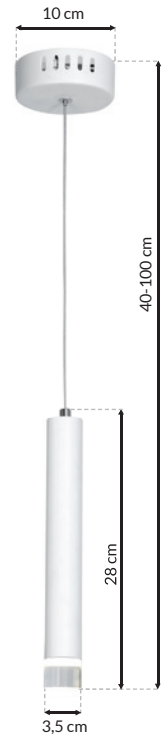

MB ALBA - ML188

LED 5W LED

☀️ 350lm, 4000K