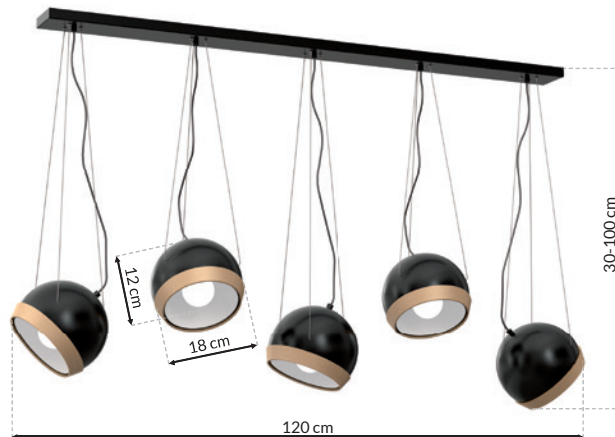

RECOMMENDED LIGHT

E27  
INTERNAL PROTECTION IP20  
EKZA1169

- SHB NWD OVAL BLACK - MLP5471
- SHW NWD OVAL WHITE - MLP5466
- 1xE27 60W

- SHB NWD OVAL BLACK - MLP5473
- SHW NWD OVAL WHITE - MLP5468
- 5xE27 60W