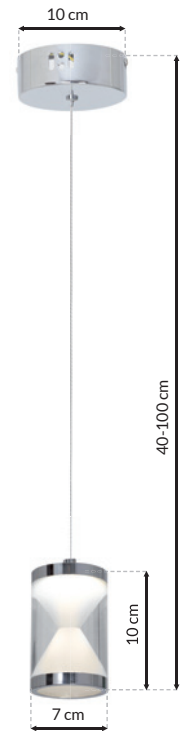

CH TIEMPO - ML421

LED 5W LED

☀️ 350lm, 4000K