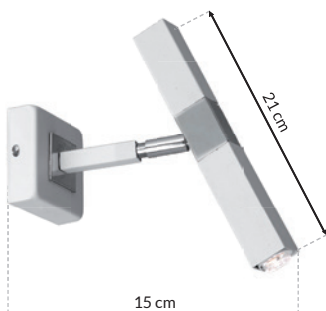

MW CH CASTRO - MLP6557

LED 1xG9 7W LED

420lm, 3000K