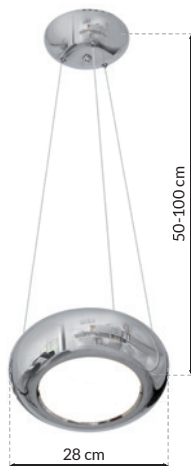

CH MERCURIO - ML328

LED 12W LED

☀️ 840lm, 4000K