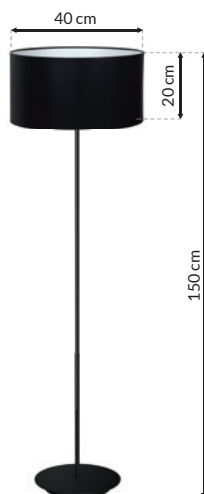

SHB BARI BLACK - MLP4700

SHW BARI WHITE - MLP4682

SHG BARI GRAY - MLP 4691

1xE27 60W