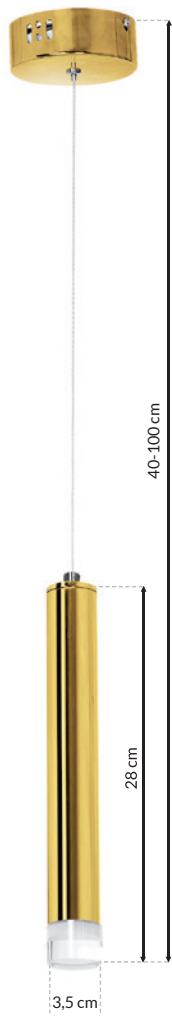

GOLDIE - ML5713

LED 5W LED

350lm, 4000K