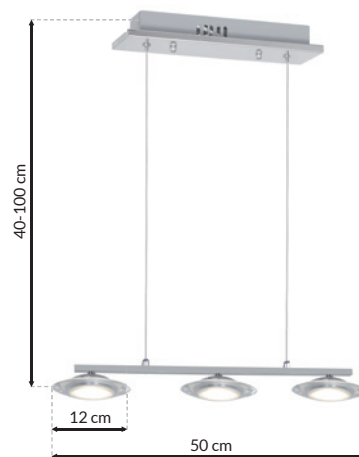

CH ELLIPSE - ML416

LED 15W LED

☀️ 1050lm, 4000K