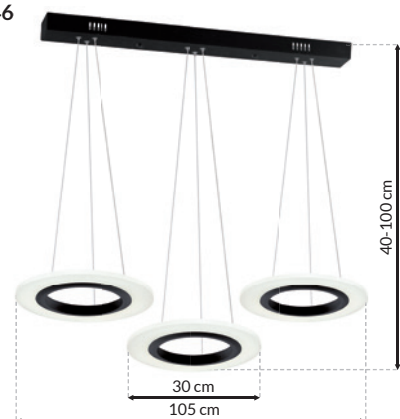

-  24W LED
-  1680lm, 4000K

**MB** COSMO - ML348

-  36W LED
-  2520lm, 4000K

**MB** COSMO - ML346

-  36W LED
-  2520lm, 4000K

Sam zaprojektuj oświetlenie w swoim domu  
Design Lighting in your interior yourself