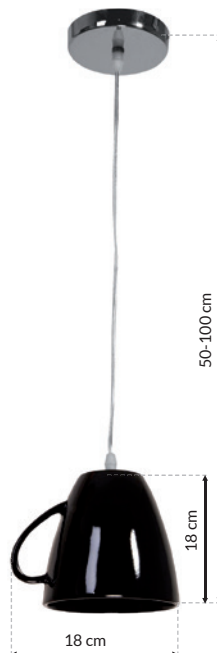

1xE27 60W

CH TEA TIME - ML313

3xE27 60W

CH TEA TIME - ML312

1xE27 60W

CH TEA TIME - ML311

1xE27 60W

BRAK W ZESTAWIE NOT INCLUDED