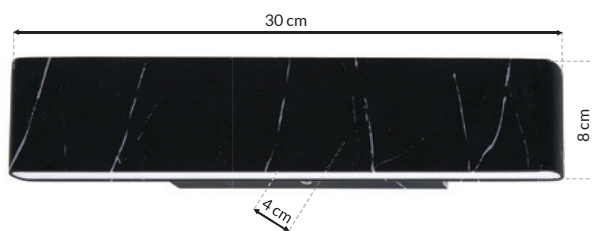

SHB PIERCE - ML6473

SHW PIERCE - ML6476

LED 18W LED

☀️ 1080lm, 4000K

SHB PIERCE - ML6471

SHW PIERCE - ML6474

LED 12W LED

☀️ 720lm, 4000K

SHB PIERCE - ML6472

SHW PIERCE - ML6475

LED 24W LED

☀️ 1440lm, 4000K