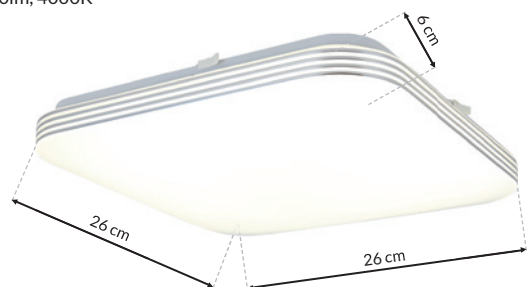

W AJAX - EK5362

LED 11W LED

☀️ 990lm, 4000K