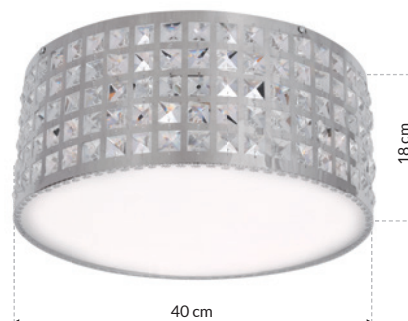

LED 18W LED

☀️ 1260lm

CH ALEX - ML367

LED 15W LED

☀️ 1050lm

CH ALEX - ML368

LED 20W LED

☀️ 1400lm