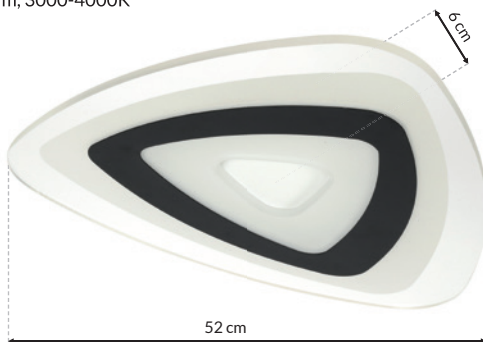

MW MB VOLTA - ML106

LED 38W LED

☀️ 3040lm, 3000-4000K