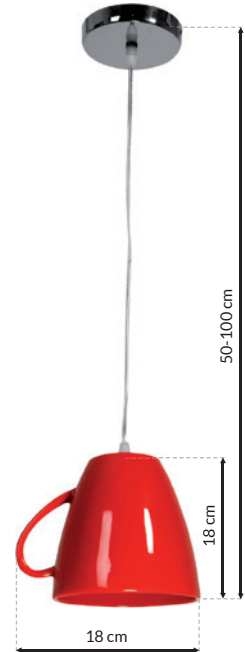

1xE27 60W

CH TEA TIME - ML313

3xE27 60W

CH TEA TIME - ML312

1xE27 60W

CH TEA TIME - ML311

1xE27 60W

BRAK W ZESTAWIE NOT INCLUDED