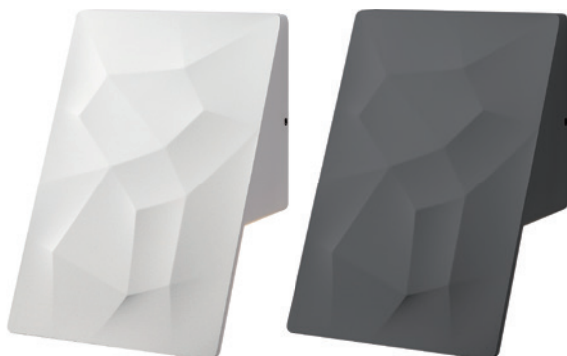

Power	Colour	Luminous flux	Size	Colour
10W	4000K	700 lm	15x10,7x20 cm	White
10W	4000K	700 lm	15x10,7x20 cm	Graphite

MB CRACKS KINKIET ZEWNĘTRZNY - ML095
CRACKS OUTDOOR WALL LAMP - ML095

MW CRACKS KINKIET ZEWNĘTRZNY - ML094
CRACKS OUTDOOR WALL LAMP - ML094