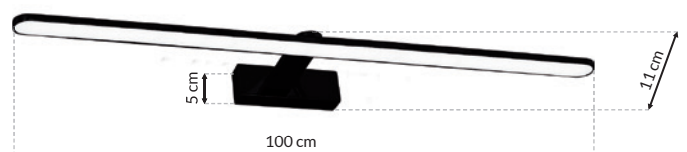

MB SPLASH - ML5725

CH SPLASH - ML5724

LED 21W LED

1470lm, 4000K