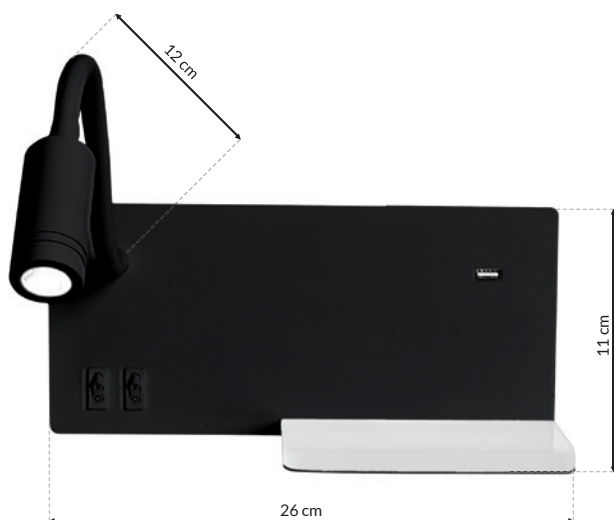

MB SHELF - ML6344

LED 4W+5W+2W LED

800lm, 4000K

USB 2A