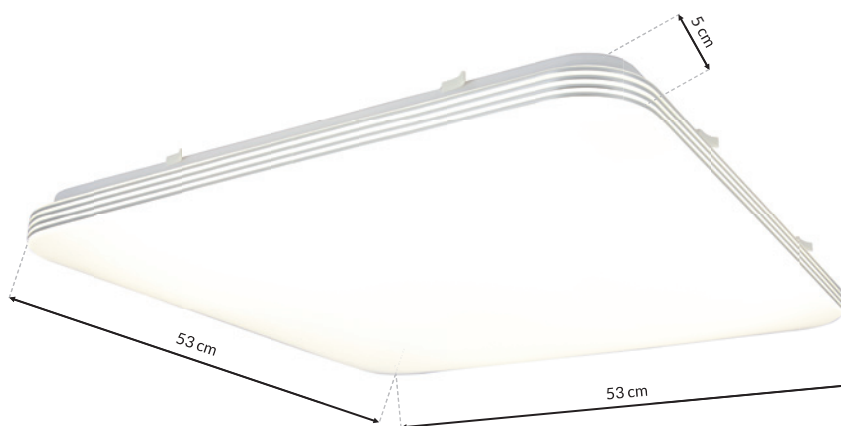

W CH PALERMO - ML4857

LED 75W LED

4500lm, 3000K + 6000K

STAR EFFECT