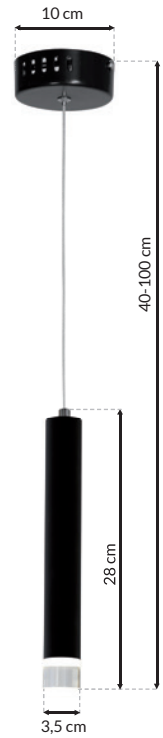

MB CARBON - ML182

LED 5W LED

☀ 350lm, 4000K