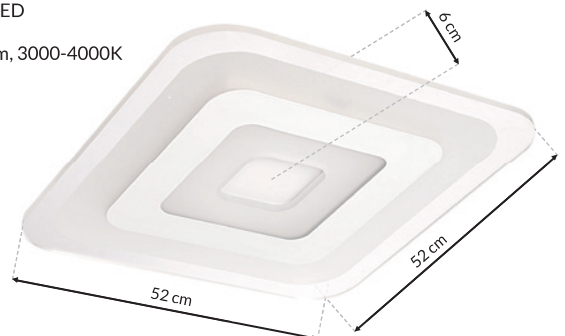

☀️ 2880lm, 3000-4000K

MW MB VOLTA - ML109

LED 118W LED

☀️ 9440lm, 3000-4000K

MW VOLTA - ML108

LED 45W LED

☀️ 3600lm, 3000-4000K

W ZESTAWIE  
INCLUDED