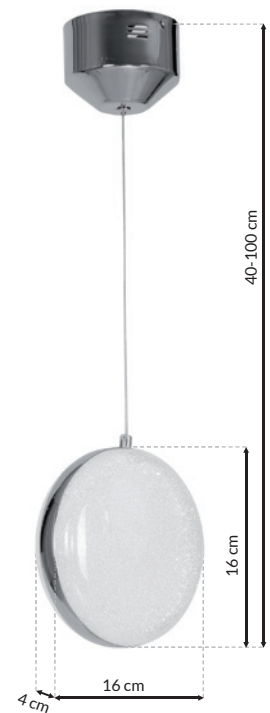

CH LIRA - ML5495

LED 10W LED

700lm, 4000K

CH LIRA - ML5496

LED 28W LED

1960lm, 4000K

CH LIRA - ML5497

LED 27W LED