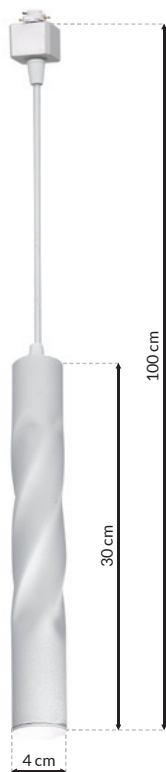

MB TRACK PENDANT - ML6508

MW TRACK PENDANT - ML6509

LED 3W LED

240lm, 4000K