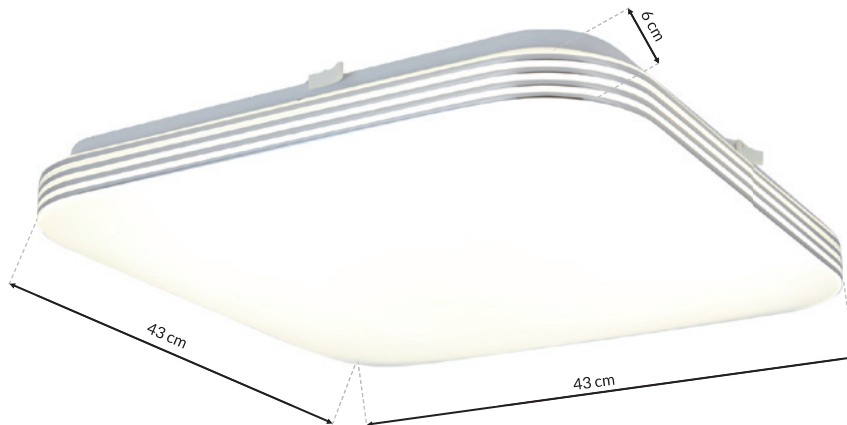

W AJAX - EK5364

LED 27W LED

☀️ 2430lm, 4000K