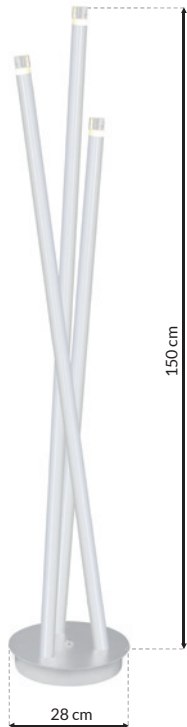

☀️ 630lm, 4000K

MB ALBA - ML190

LED 25W LED

☀️ 1750lm, 4000K

MB ALBA - ML189

LED 15W LED

☀️ 1050lm, 4000K

Sam zaprojektuj oświetlenie w swoim domu  
Design Lighting in your interior yourself