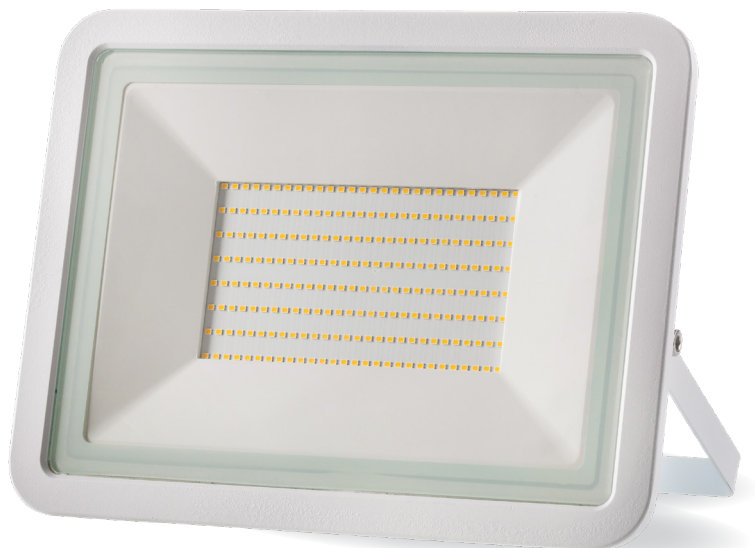

DURA
LAMP

PANTH ST

versatile floodlights

PANTH ST

Wide choice of powers and color temperature.

- 10W
850lm
- 20W
1600lm
- 30W
2400lm
- 50W
4000lm
- 100W
8000lm
- 150W
12000lm
- 200W
17000lm
- 250W
25000lm
- 350W
35000lm

BASIC

SIZE:
10 to 49 CM

COLOUR TEMPERATURE:
3000K - 4000K - 6500K

LIFETIME:
20000H L70 B30

WARRANTY:
2 ANNI

1
2
3

TYPE

High power, ultra-thin LED projector; can be used outdoor and indoor.

CHARACTERISTICS

It can be connected to motion or twilight sensors. High power items are equipped with a GORE-TEX® valve to compensate for pressure variations due to thermal changes and to prevent the formation of condensation in the fixture.

MATERIALS

Painted diecast aluminium. Black and white colour.

4

NB
Free wire for professional use

10W/20W/30W/50W =
300mm

100W/150W/200W/250W/350W =
950mm

DURA
LAMP

PANTH ST is a truly versatile product!