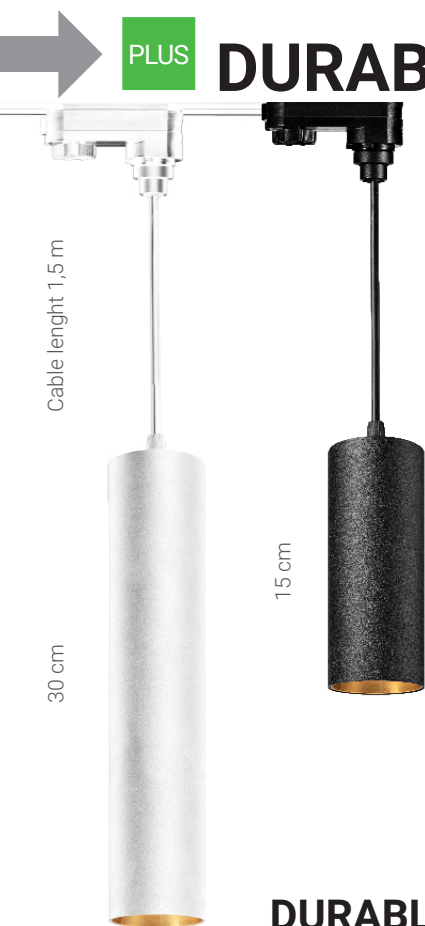

PLUS DURABLE TRACK PENDANTS DURABLE PROJECTORS

1. **TYPE**
   DURABLE range is conceived for **GU10 base lamps** on both suspension for direct lighting and on orientable projectors.
2. **OPTIC**
   Can be used with all GU10 lamps on Duralamp's catalogue: **select the desired power and beam opening.**