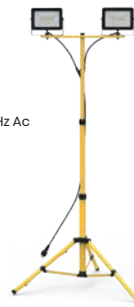

2*30W POWER	2*2400 LUMINOUS FLUX	4000 COLOUR (K)
Yellow COLOUR	Metal MATERIAL	880*880*770-1630 SIZE (MM)

IP44

~230V 50Hz Ac

EKNS0455