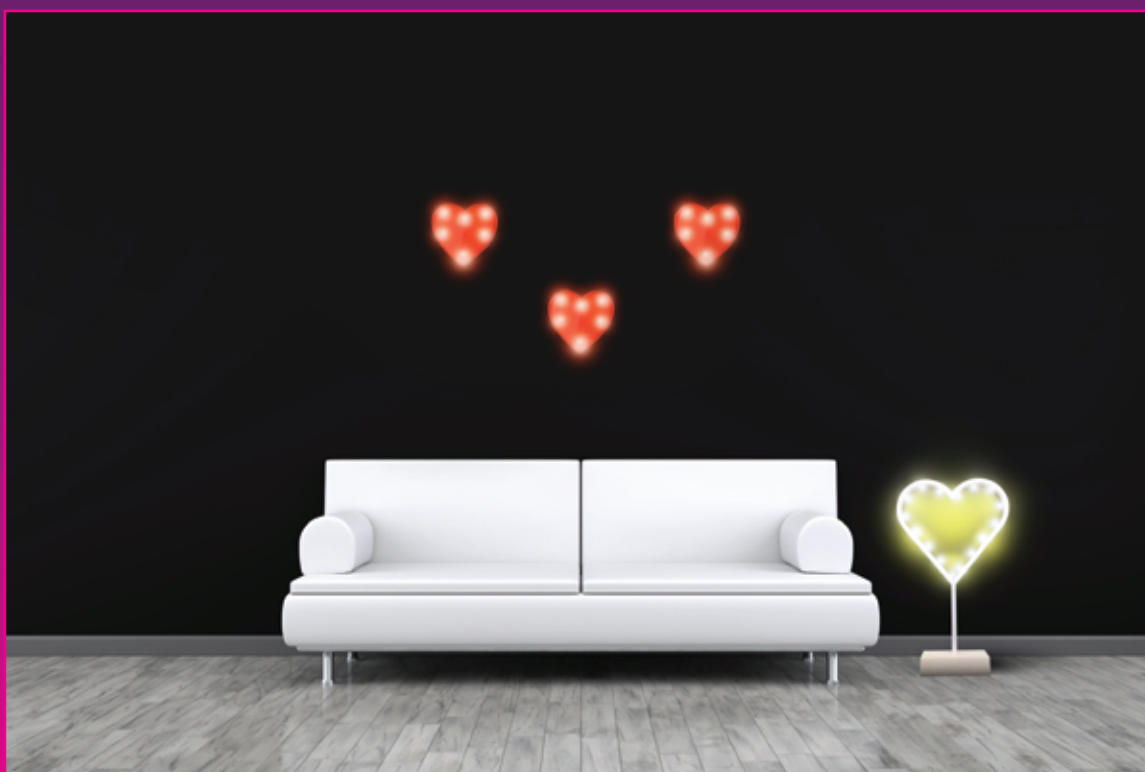

Bubble Drops

OPRAWA DEKORACYJNA

Model: EK3942

- 1,6 m
- 3000K Kelvin
- 20 IP
- 2xAA 1,5V Battery not included
- 20x LED Light/ Rattan heart

Wine Bottle Stopper

OPRAWA DEKORACYJNA

Model: EK3966

- 0,9 m
- 3000K Kelvin
- 20 IP
- 3xLR44 4,5V Battery included
- 10x LED Light with Button

Metal Hearts

OPRAWA DEKORACYJNA

Model: EK3959

- 1,6 m
- 3000K Kelvin
- 20 IP
- 2xAA 1,5V Battery not included
- 10x LED Light/ Rattan heart

Color Bulbs

OPRAWA DEKORACYJNA

Model: EK3928

- 1,6 m
- 3000K Kelvin
- 20 IP
- 2xAA 1,5V Battery not included
- 20x LED Light/ Rattan heart