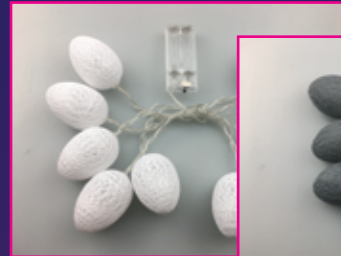

Cotton Eggs

OPRAWA DEKORACYJNA

Model: EK3491

1,6 m

Kelvin

IP

Battery not
included

LED Light/
Cotton eggs