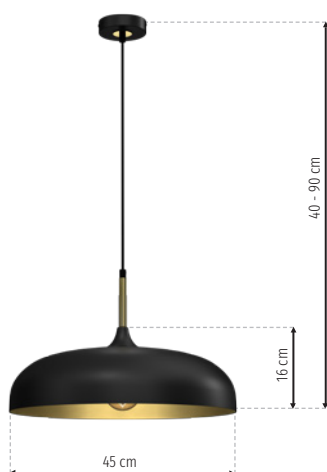

Lincoln

RECOMMENDED LIGHT

EKZA3591

INTERNAL PROTECTION **IP20**

MB MGLD MLP7898

1 x E27 60W

MW MGLD MLP7899

1 x E27 60W

DG MGLD MLP7900

1 x E27 60W

DB MGLD MLP7901

1 x E27 60W