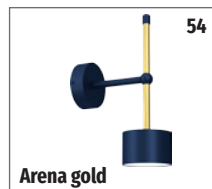

Dante silver

54