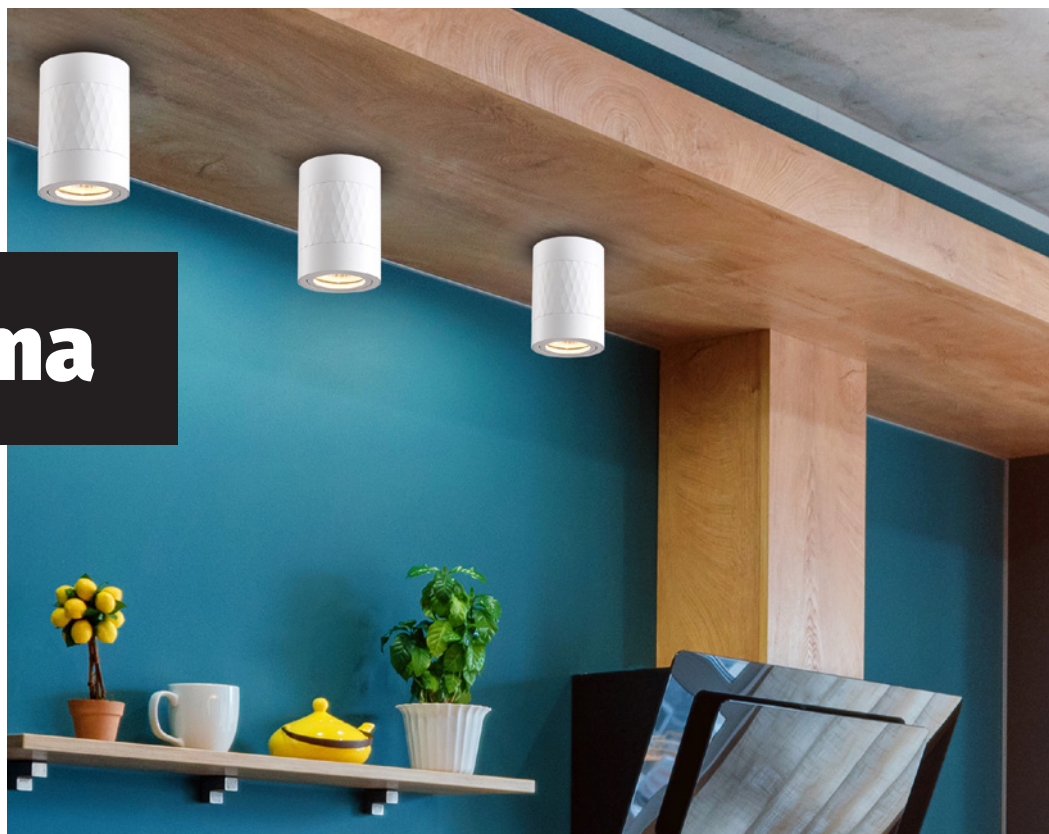

Bima

RECOMMENDED LIGHT

EKZA1867

GU10

INTERNAL PROTECTION

IP20