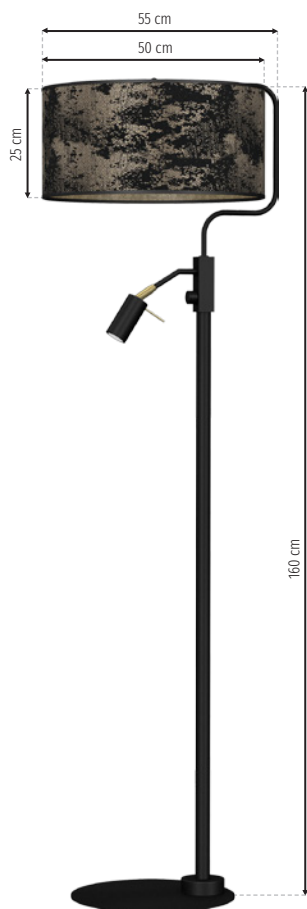

RECOMMENDED LIGHT

EKZA1169

E27

INTERNAL PROTECTION

IP20

EKZA6554

mini GU10

INTERNAL PROTECTION

IP20

MB CH MLP7333

MB GLD MLP7322

1 x E27 60W

1 x mini GU10 3W