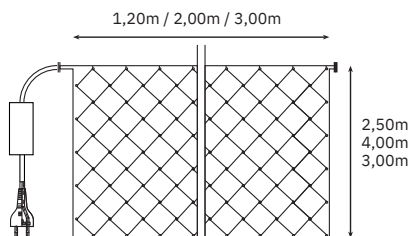

Connectable Lights 230V | Net Lights

NET LIGHT | 230V | BLACK

Net Lights are perfect for wrapping trees, bushes, or columns, or integrate them into a lighting design with other connectable Tronix Christmas Lights. Connect up to 6, 8 or 12 sets. Durable and weather-resistant, ideal for reliable outdoor lighting. Power Cable art.nr. 010-013 included.

proSYSTEM LED MODULAR 230V

Input voltage: 230V
IP rate: IP65 (indoor/outdoor)
Material: Rubber
Connectable: Yes (in/out)
Power cable: 1,80 meter (included)

*Power Cable art.nr. 010-013 included.

ART. NR.	WIRE COLOR	LIGHT COLOR	COLOR TEMP.	POWER	SIZE	LEDS	MAX. TO CONNECT
033-028	● Black	○ Warm white	3000K	40 Watt	250 x 120 cm	406	12 sets
033-038	● Black	○ Warm white	3000K	65 Watt	400 x 200 cm	648	8 sets
033-048	● Black	○ Warm white	3000K	75 Watt	300 x 300 cm	750	6 sets