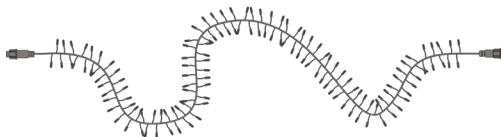

Cluster Lights | Connectable Lights 230V

CLUSTER LIGHTS | BLACK & WHITE

Cluster Lights with small lights branches for easy decoration of tree branches, facades or other objects. Apply hanging down in series or connect them in any desired way for a custom-made light design. Max 50 meters per length. Use dividers to connect multiple 50-meter lengths to one Power Cable.

proSYSTEM LED 230V
MODULAR

Input voltage: 230V
IP rate: IP65 (indoor/outdoor)
LED distance: 1,67 cm
Material: Rubber
Connectable: Yes (in/out)
Power cable: Not included
End caps: Included

2 METERS

ART. NR.	WIRE COLOR	LIGHT COLOR	COLOR TEMP.	POWER	LEDS P/STRING
012-003	● Black	○ Warm white+	2400K	7 Watt	120
012-002	● Black	○ Warm white	3000K	7 Watt	120
012-001	● Black	○ Cold white	6500K	7 Watt	120
012-013	○ White	○ Warm white+	2400K	7 Watt	120
012-012	○ White	○ Warm white	3000K	7 Watt	120
012-011	○ White	○ Cold white	6500K	7 Watt	120

3 METERS

ART. NR.	WIRE COLOR	LIGHT COLOR	COLOR TEMP.	POWER	LEDS P/STRING
012-023	● Black	○ Warm white+	2400K	10,5 Watt	180
012-022	● Black	○ Warm white	3000K	10,5 Watt	180
012-021	● Black	○ Cold white	6500K	10,5 Watt	180
012-033	○ White	○ Warm white+	2400K	10,5 Watt	180
012-032	○ White	○ Warm white	3000K	10,5 Watt	180
012-031	○ White	○ Cold white	6500K	10,5 Watt	180