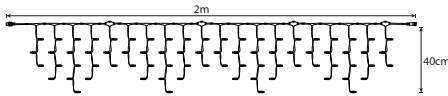

Connectable Lights 36V | Icicle Lights

ICICLE LIGHTS | TRANSPARENT

These low-voltage Icicle Lights combine safety and versatility, making them ideal for creating warm and inviting light displays. Ideal for restaurants, shopping centers, or connecting storefronts to create atmospheric shopping streets.

- **Input voltage:** 36V
- **IP rate:** IP65 (indoor/outdoor)
- **Material:** PVC
- **Connectable:** Yes (in/out)
- **Power supply:** Not included
- **End caps:** Not included

2X 0,4 METERS

ART. NR.	WIRE COLOR	LIGHT COLOR	COLOR TEMP.	POWER	LEDS	LEDS PER STRING
018-209	Transparent	○ Warm white+	2400K	7,6 Watt	92	3 - 5 - 7
018-208	Transparent	○ Warm white	3000K	7,6 Watt	92	3 - 5 - 7

2X 0,8 METERS

ART. NR.	WIRE COLOR	LIGHT COLOR	COLOR TEMP.	POWER	LEDS	LEDS PER STRING
018-219	Transparent	○ Warm white+	2400K	15,2 Watt	184	6 - 10 - 14
018-218	Transparent	○ Warm white	3000K	15,2 Watt	184	6 - 10 - 14