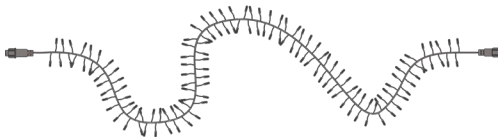

3 METERS

ART. NR.	LENGTH	LIGHT COLOR	COLOR TEMP.	POWER	LEDS P/STRING
018-319	3 meter	○ Warm white+	2400K	10,5 Watt	180
018-318	3 meter	○ Warm white	3000K	10,5 Watt	180