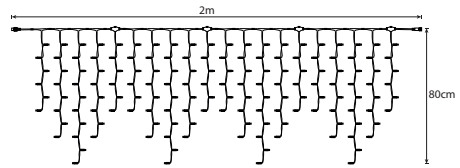

Connectable Lights 36V | Icicle Lights

ICICLE LIGHTS | TRANSPARENT

These low-voltage Icicle Lights combine safety and versatility, making them ideal for creating warm and inviting light displays. Ideal for restaurants, shopping centers, or connecting storefronts to create atmospheric shopping streets.

- **Input voltage:** 36V
- **IP rate:** IP65 (indoor/outdoor)
- **Material:** PVC
- **Connectable:** Yes (in/out)
- **Power supply:** Not included
- **End caps:** Not included

2X 0,4 METERS

ART. NR.	WIRE COLOR	LIGHT COLOR	COLOR TEMP.	POWER	LEDS	LEDS PER STRING
018-209	Transparent	○ Warm white+	2400K	7,6 Watt	92	3 - 5 - 7
018-208	Transparent	○ Warm white	3000K	7,6 Watt	92	3 - 5 - 7

2X 0,8 METERS

ART. NR.	WIRE COLOR	LIGHT COLOR	COLOR TEMP.	POWER	LEDS	LEDS PER STRING
018-219	Transparent	○ Warm white+	2400K	15,2 Watt	184	6 - 10 - 14
018-218	Transparent	○ Warm white	3000K	15,2 Watt	184	6 - 10 - 14