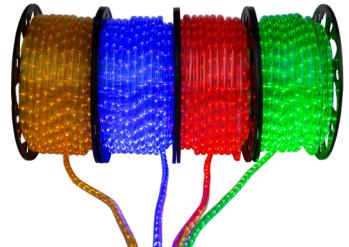

ART. NR.	LIGHT COLOR	LENGTH	POWER	✂	LEDS
055-102	Blue	50 meter	3,2 Watt/meter	100 cm	36 LED p/m
055-103	Green	50 meter	3,2 Watt/meter	100 cm	36 LED p/m
055-104	Red	50 meter	2,4 Watt/meter	100 cm	36 LED p/m
055-105	Yellow	50 meter	2,4 Watt/meter	100 cm	36 LED p/m