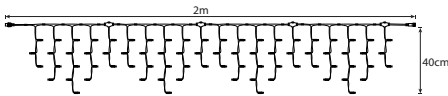

Connectable Lights 230V | Icicle Lights

ICICLE LIGHTS | BLACK & WHITE

Icicle Lights are perfect for creating a warm, inviting ambiance in restaurants and shopping centers, or connecting storefronts to design atmospheric shopping streets. Max 100 meters per length. Use dividers to connect multiple 100-meter lengths to one Power Cable.

- **Input voltage:** 230V
- **IP rate:** IP65 (indoor/outdoor)
- **Material:** Rubber
- **Connectable:** Yes (in/out)
- **Power cable:** Not included
- **End caps:** Not included

2X 0,4 METERS

ART. NR.	WIRE COLOR	LIGHT COLOR	COLOR TEMP.	POWER	LEDS	LEDS P/STRING
007-020	● Black	○ Warm white+	2400K	7 Watt	76	3-4-5
007-008	● Black	○ Warm white	3000K	7 Watt	76	3-4-5
007-141	● Black	○ Cold white	6500K	7 Watt	76	3-4-5
007-019	○ White	○ Warm white+	2400K	7 Watt	76	3-4-5
007-018	○ White	○ Warm white	3000K	7 Watt	76	3-4-5
007-140	○ White	○ Cold white	6500K	7 Watt	76	3-4-5

2X 0,8 METERS

ART. NR.	WIRE COLOR	LIGHT COLOR	COLOR TEMP.	POWER	LEDS	LEDS P/STRING
007-052	● Black	○ Warm white+	2400K	11 Watt	152	6-8-10
007-048	● Black	○ Warm white	3000K	11 Watt	152	6-8-10
007-050	● Black	○ Cold white	6500K	11 Watt	152	6-8-10
007-051	○ White	○ Warm white+	2400K	11 Watt	152	6-8-10
007-058	○ White	○ Warm white	3000K	11 Watt	152	6-8-10
007-049	○ White	○ Cold white	6500K	11 Watt	152	6-8-10