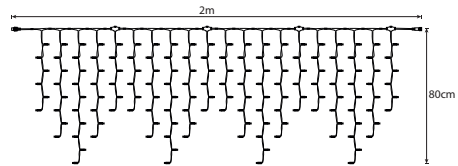

Connectable Lights 230V | Icicle Lights

ICICLE LIGHTS | BLACK & WHITE

Icicle Lights are perfect for creating a warm, inviting ambiance in restaurants and shopping centers, or connecting storefronts to design atmospheric shopping streets. Max 100 meters per length. Use dividers to connect multiple 100-meter lengths to one Power Cable.

- **Input voltage:** 230V
- **IP rate:** IP65 (indoor/outdoor)
- **Material:** Rubber
- **Connectable:** Yes (in/out)
- **Power cable:** Not included
- **End caps:** Not included

2X 0,4 METERS

ART. NR.	WIRE COLOR	LIGHT COLOR	COLOR TEMP.	POWER	LEDS	LEDS P/STRING
007-020	● Black	○ Warm white+	2400K	7 Watt	76	3-4-5
007-008	● Black	○ Warm white	3000K	7 Watt	76	3-4-5
007-141	● Black	○ Cold white	6500K	7 Watt	76	3-4-5
007-019	○ White	○ Warm white+	2400K	7 Watt	76	3-4-5
007-018	○ White	○ Warm white	3000K	7 Watt	76	3-4-5
007-140	○ White	○ Cold white	6500K	7 Watt	76	3-4-5

2X 0,8 METERS

ART. NR.	WIRE COLOR	LIGHT COLOR	COLOR TEMP.	POWER	LEDS	LEDS P/STRING
007-052	● Black	○ Warm white+	2400K	11 Watt	152	6-8-10
007-048	● Black	○ Warm white	3000K	11 Watt	152	6-8-10
007-050	● Black	○ Cold white	6500K	11 Watt	152	6-8-10
007-051	○ White	○ Warm white+	2400K	11 Watt	152	6-8-10
007-058	○ White	○ Warm white	3000K	11 Watt	152	6-8-10
007-049	○ White	○ Cold white	6500K	11 Watt	152	6-8-10