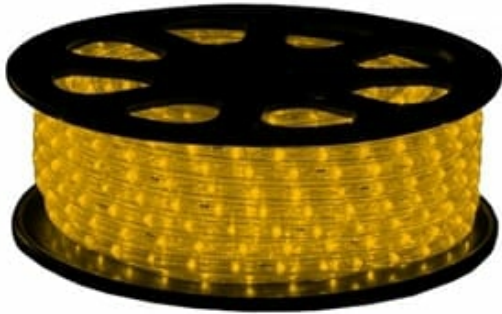

LED ropelight 13mm | 24V | 30m | 36 LED/m | amber

Article number: 050-005

24V LED rope lights from Tronix Lighting are hugely popular due to their versatility and durability, allowing them to be used year-round. Light ropes are ideal for lighting locations both indoors and outdoors. Think of terraces, cafes, swimming pools or as accent lighting at a bar.

Features

- IP65
- Vertical LED structure
- 36 DIP leds per meter
- Clippable per 28 cm rope light
- Including power cable (stripped wire)

Specifications

Type	Rope light	LED type	DIP LED	Cutting distance	28 cm
Input voltage	24V	LED structure	Vertical	Diameter	13 mm
Power	1,7 Watt per meter	Dimmable	Yes	Connection type	Stripped wire
Color temperature	Other	IP rate	IP65	Certification mark	CE, RoHS
Light color	Amber	Length	30 meter	Warranty	2 years
LED quantity	36 per meter	Maximum to connect	30 meter		