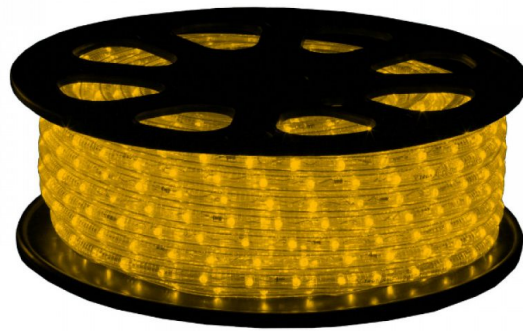

LED ropelight 13mm | 24V | 30m | 36 LED/m | amber

24V LED rope lights from Tronix Lighting are hugely popular due to their versatility and durability, allowing them to be used year-round. Light ropes are ideal for lighting locations both indoors and outdoors. Think of terraces, cafes, swimming pools or as accent lighting at a bar.

Features

- IP65
- Vertical LED structure
- 36 DIP leds per meter
- Clippable per 28 cm rope light
- Including power cable (stripped wire)

Article number:	050-005
CHANGED_LAST:	13-06-2024
Brand:	Tronix Lighting
Type:	Rope lights
ETIM Group:	EG000027 - Luminaires
ETIM Classes:	EC002706 - Light ribbon-/hose/-strip
SYNONYM:	LED, LED strip, LED-light ribbon-/hose/-strip, LED-strip, Light ribbon-/hose/-strip, Single LED