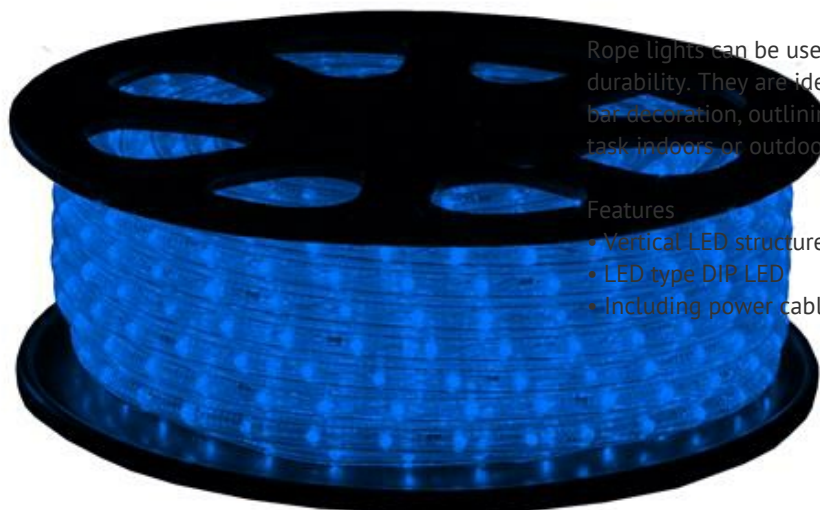

2022-7-13 | Data subject to change without notice

LED Ropelight 13mm | 24V | 30m |
36 LED/m | Blue

Article number: 050-002

Rope lights can be used all year round due to their versatility and durability. They are ideal for outlining a swimming pool or patio, bar decoration, outlining structures or any other accent lighting task indoors or outdoors.

Features

- Vertical LED structure
- LED type DIP LED
- Including power cable (stripped wire)

Specifications

Type	Rope light	LED type	DIP LED	Cutting distance	17 cm
Input voltage	24V	LED structure	Vertical	Diameter	13 mm
Power	2,9 Watt per meter	Dimmable	Yes	Connection type	Stripped wire
Color temperature	Other	IP rate	IP65	Certification mark	CE, RoHS
Light color	Blue	Length	30 meter	Warranty	2 years
LED quantity	36 per meter	Maximum to connect	30 meter		