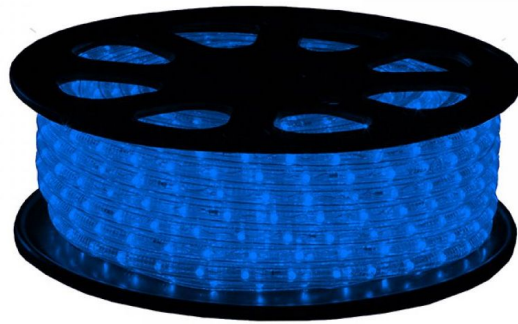

LED ropelight 13mm | 24V | 30m | 36 LED/m | blue

24V LED rope lights from Tronix Lighting are hugely popular due to their versatility and durability, allowing them to be used year-round. Light ropes are ideal for lighting locations both indoors and outdoors. Think of terraces, cafes, swimming pools or as accent lighting at a bar.

Features

- IP65
- Vertical LED structure
- 36 DIP leds per meter
- Clippable per 17 cm rope light
- Including power cable (stripped wire)

Article number: 050-002

CHANGED_LAST: 13-06-2024

Brand: Tronix Lighting

Feature

Model:	Hose	Colour temperature:	0 ~ 0 K
Mounting method:	Surface mounting/recessed mounting	Colour of light adjustable:	No
Lamp type:	LED not exchangeable	Luminous flux adjustable:	Continuously variable
Number of nodes per meter:	36	Beam angle adjustable:	No
Lamp power per meter:	2.9 W	Width:	0 mm
Lamp power per foot:	0 W	Height/depth:	0 mm
Luminous flux per meter:	100 lm	Length:	30000 mm
Voltage type:	DC	Diameter:	13 mm
Lamp voltage:	24 ~ 24 V	Lowest bending radius:	100 mm
Beam angle:	360 °	Length of particular segments:	170 mm
Type of control gear:	LED operating device voltage-controlled	With end piece:	Yes
Suitable for dimmer:	Yes	With connection set:	Yes
Exchangeable control gear:	Yes	With protective cover:	No
Energy efficiency class of the built-in lamp:	A++, A+, A (LED)	Self-adhesive:	No
Rated life time L70/B50 at 25 °C:	20000 h	Type of wiring:	Ending
Lumen maintenance at median useful life of 50,000 h at 25 °C ambient (tq):	0 %	Number of poles:	2
Failure rate at median useful life of 50,000 h at 25 °C ambient (tq):	0 %	Conductor cross section:	0.75 mm ²
Degree of protection (IP):	IP65	Connection type:	Other
Degree of protection (NEMA):	2	Compatible with Apple HomeKit:	No
Protection class:	II	Compatible with Google Assistant:	No
Max. system power:	87 W	Compatible with Amazon Alexa:	No
Colour of light:	Blue	IFTTT support available:	No
Constant light output (CLO):	No	commercial, christmas or lightdesign:	NA