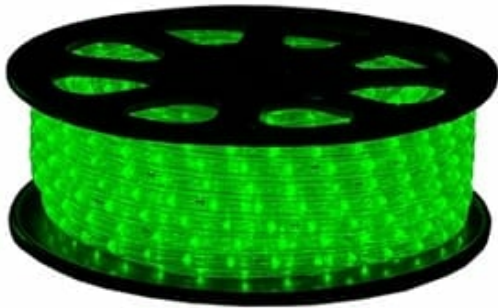

## LED ropelight 13mm | 24V | 30m | 36 LED/m | green

Article number: 050-003

24V LED rope lights from Tronix Lighting are hugely popular due to their versatility and durability, allowing them to be used year-round. Light ropes are ideal for lighting locations both indoors and outdoors. Think of terraces, cafes, swimming pools or as accent lighting at a bar.

### Features

- IP65
- Vertical LED structure
- 36 DIP leds per meter
- Clippable per 17 cm rope light
- Including power cable (stripped wire)

## Specifications

Type	Rope light	LED type	DIP LED	Cutting distance	17 cm
Input voltage	24V	LED structure	Vertical	Diameter	13 mm
Power	2,9 Watt per meter	Dimmable	Yes	Connection type	Stripped wire
Color temperature	Other	IP rate	IP65	Certification mark	CE, RoHS
Light color	Green	Length	30 meter	Warranty	2 years
LED quantity	36 per meter	Maximum to connect	30 meter		