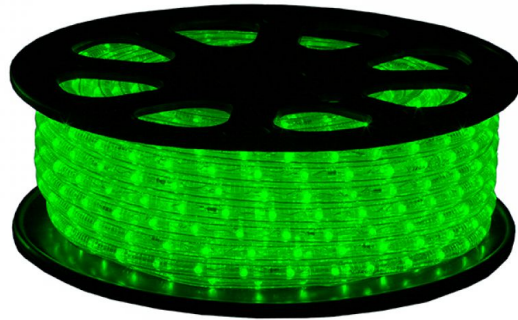

LED Ropelight 13mm | 24V | 30m | 36 LED/m | Green

Article number:	050-003
CHANGED_LAST:	21-06-2022
Brand:	Tronix Lighting
Type:	LED Rope Light 24V - Ø 13mm
ETIM Group:	EG000027 - Luminaires
ETIM Classes:	EC002706 - Light ribbon-/hose/-strip
SYNONYM:	LED, LED strip, LED-light ribbon-/hose/-strip, LED-strip, Light ribbon-/hose/-strip, Single LED

Feature

Model:	Hose	Colour temperature:	0 ~ 0 K
Mounting method:	Surface mounting/recessed mounting	Colour temperature adjustable:	No
Lamp type:	LED not exchangeable	Luminous flux adjustable:	Continuously variable
Number of nodes per meter:	36	Beam angle adjustable:	No
Lamp power per meter:	2.9 W	Width:	0 mm
Lamp power per foot:	0 W	Height/depth:	0 mm
Luminous flux per meter:	100 lm	Length:	30000 mm
Voltage type:	DC	Diameter:	13 mm
Lamp voltage:	24 ~ 24 V	Lowest bending radius:	60 mm
Beam angle:	360 °	Length of particular segments:	170 mm
Type of control gear:	LED operating device voltage-controlled	With end piece:	Yes
Suitable for dimmer:	Yes	With connection set:	Yes
Exchangeable control gear:	Yes	With protective cover:	No
Energy efficiency class of the built-in lamp:	A++, A+, A (LED)	Self-adhesive:	No
Rated life time L70/B50 at 25 °C:	30000 h	Type of wiring:	Ending
Lumen maintenance at median useful life of 50,000 h at 25 °C ambient (tq):	0 %	Number of poles:	2
Failure rate at median useful life of 50,000 h at 25 °C ambient (tq):	0 %	Conductor cross section:	0.5 mm ²
Degree of protection (IP):	IP65	Connection type:	Other
Degree of protection (NEMA):	2	Compatible with Apple HomeKit:	No
Protection class:	III	Compatible with Google Assistant:	No
Max. system power:	87 W	Compatible with Amazon Alexa:	No
Colour of light:	Green	IFTTT support available:	No
Constant light output (CLO):	No	commercial, christmas or both:	NA

Packaging data

Weight	5.6 kg
Width	340 mm
Height	170 mm
Length	340 mm
Customs code	9405114090