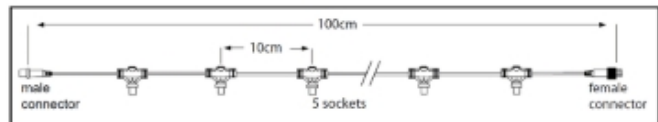

2022-5-11 | Data subject to change without notice

PS230 | Main cable 100cm | 5 socket | black

Article number: 010-006

The Pro system Modular 230V is a distinctive system in the professional LED world. The system has countless possibilities when it comes to creating its own lighting design.

This connector is suitable for making five connections.

Specifications

Type	Main cable	Socket quantity	5	Carton quantity	20
Input	230V	Socket distance	20 cm	Certification mark	CE, RoHS
IP rate	IP65	(Wire) color	Black	Warranty	2 years
Length	1 meter	Material	Rubber		