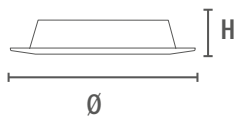

### Material

Painted metal body.

-25°C  
+35°C

BASIC

### Dimensional characteristics

L	90 mm
Ø	90 mm
H	33 mm

Cutting hole	72
--------------	----