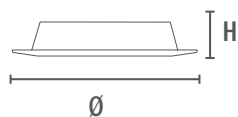

### Material

Painted metal body.

-25°C  
+35°C

BASIC

### Dimensional characteristics

Ø	90 mm
H	33 mm

Cutting hole	72
--------------	----