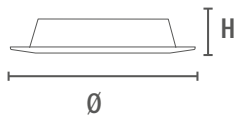

### Material

Painted metal body.

-25°C  
+35°C

BASIC

### Dimensional characteristics

Ø	90 mm
H	33 mm

Cutting hole	72
--------------	----