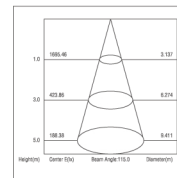

Ceiling installation

Embedded installation

Suspended installation

Item name	Wattage [W]	Lumen [lm]	Size [mm]	Packing [Pcs / M ³ / KG]
PL1002	36	3600	595*595*9	5 / 0.101 / 15
PL1002	36	3600	295*1195*9	5 / 0.101 / 15
PL1002	45	4500	595*595*9	5 / 0.101 / 15
PL1002	45	4500	295*1195*9	5 / 0.101 / 15