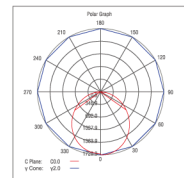

Item name	Wattage [W]	Lumen [lm]	Size [mm]	Packing [Pcs / M³ / KG]
PL1002	36	3600	595*595*9	5 / 0.101 / 15
PL1002	36	3600	295*1195*9	5 / 0.101 / 15
PL1002	45	4500	595*595*9	5 / 0.101 / 15
PL1002	45	4500	295*1195*9	5 / 0.101 / 15