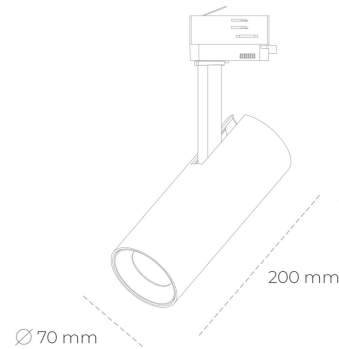

SPOTLIGHT SNIPER D MINI 940 20W 38° BLACK PREMIUM WHITE ON/OFF

Article number: N016-K0002-PW940-HA-D38-ZA01_500-S5-###

LED	COB
Light colour	4000 [K] PREMIUM WHITE
CRI	90
Led chip flux	2663 [lm]
Luminous flux	2130 [lm]
System power	20 [W]
Luminaire Efficiency	107 [lm/W]
Beam angle	38°
Controller	ON/OFF
MacAdam	3 SDCM

Spotlight LED

Compact track mounted LED spotlight. Aluminium housing. Ceiling base installation possible. Available in white, black and grey. Any RAL palette colour available on enquiry. Reflector beams available: 15°, 24°, 38° and 60°. Maximum power is 21W

LUMINAIRE

Weight	1 [kg]
Protection rating IP , IK , class	IP 20, IK 3,
Luminaire colour	BLACK
Cover	Plastic
Operating voltage	220-240V 50-60Hz

Note: All data are typical values. Tolerance of measurements +/-10% System features may change with product improvements due to technical advances.