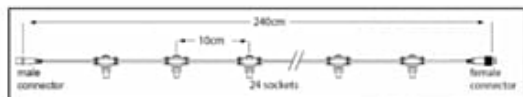

2024-9-17 | Data subject to change without notice

PS36 | transparent | main cable | 2,4 m | 24 socket

Article number: 018-052

Pro System Modular 36V Low voltage modular lighting system to create safe light designs in public places like community parks, malls and squares.

This 240cm 36V main cable is equipped with 24 sockets, making it possible to set up a light curtain as desired.

Specifications

Type	Main cable	Socket quantity	24	Material	PVC
Input voltage	36V	Socket distance	10 cm	Certification mark	CE, RoHS
IP rate	IP65	(Wire) color	Transparent		
Length	2,4 meter	Carton quantity	10		