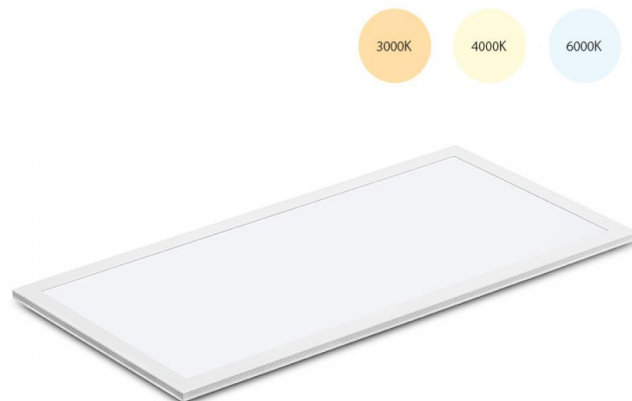

## Panel | 30\*60 | >100L/W | Tri-White | White Frame | Non Dim.

Article number:	174-029
CHANGED_LAST:	21-06-2022
Brand:	Tronix Lighting
Type:	30x60
ETIM Group:	EG000027 - Luminaires
ETIM Classes:	EC002892 - Ceiling-/wall luminaire
SYNONYM:	Bed lighting luminaire, Bed wall luminaire, Bulleye, Ceiling and wall luminaire, Ceiling- and wall luminaire, Ceiling-/wall luminaire, Downlighter, Facade luminaire, FL luminaire

## Packaging data

Weight	1.46 kg
Width	312 mm
Height	34 mm
Length	660 mm
Customs code	9405494000