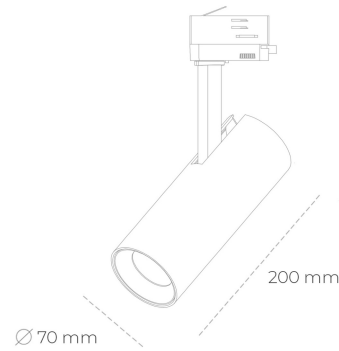

SPOTLIGHT SNIPER D MINI 940 20W 24° BLACK PREMIUM WHITE ON/OFF

Article number: N016-K0002-PW940-HA-D24-ZA01_500-S5-###

LED	COB
Light colour	4000 [K] PREMIUM WHITE
CRI	90
Led chip flux	2663 [lm]
Luminous flux	2130 [lm]
System power	20 [W]
Luminaire Efficiency	107 [lm/W]
Beam angle	24°
Controller	ON/OFF
MacAdam	3 SDCM

Spotlight LED

Compact track mounted LED spotlight. Aluminium housing. Ceiling base installation possible. Available in white, black and grey. Any RAL palette colour available on enquiry. Reflector beams available: 15°, 24°, 38° and 60°. Maximum power is 21W

LUMINAIRE

Weight	1 [kg]
Protection rating IP , IK , class	IP 20, IK 3,
Luminaire colour	BLACK
Cover	Plastic
Operating voltage	220-240V 50-60Hz

Note: All data are typical values. Tolerance of measurements +/-10% System features may change with product improvements due to technical advances.