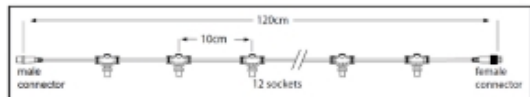

## PS36 | Transparent | Main Cable | 1,2 m | 12 Sockets

Article number: 018-050

Pro System Modular 36V Low voltage modular lighting system to create safe light designs in public places like community parks, malls and squares.

36V main cables have a PVC construction with transparent wiring, and are connectable to create any desired curtain width.

### Specifications

Type	Main cable	Socket quantity	12	Material	Rubber
Input voltage	36V	Socket distance	10 cm	Certification mark	CE, RoHS
IP rate	IP65	(Wire) color	Transparent		
Length	1,2 meter	Carton quantity	25		