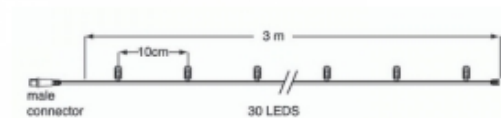

### Specifications

Type	Light string	LED quantity in total	30	Power Cable	Not included
Input	230V	LED distance	10 cm	Length	3 meter
Power	2,3 Watt	Nr. of strings	1	Material	Rubber
(Wire) color	Black	Connectable	Yes	Carton quantity	20
Color temperature	2400K	End caps	Included	Certification mark	CE, RoHS
Light color	Warm white +	IP rate	IP65	Warranty	2 years