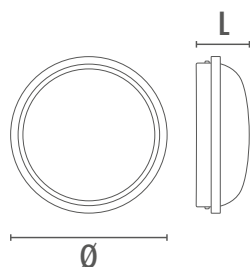

### Dimensional characteristics

ø	160 mm
H	48 mm