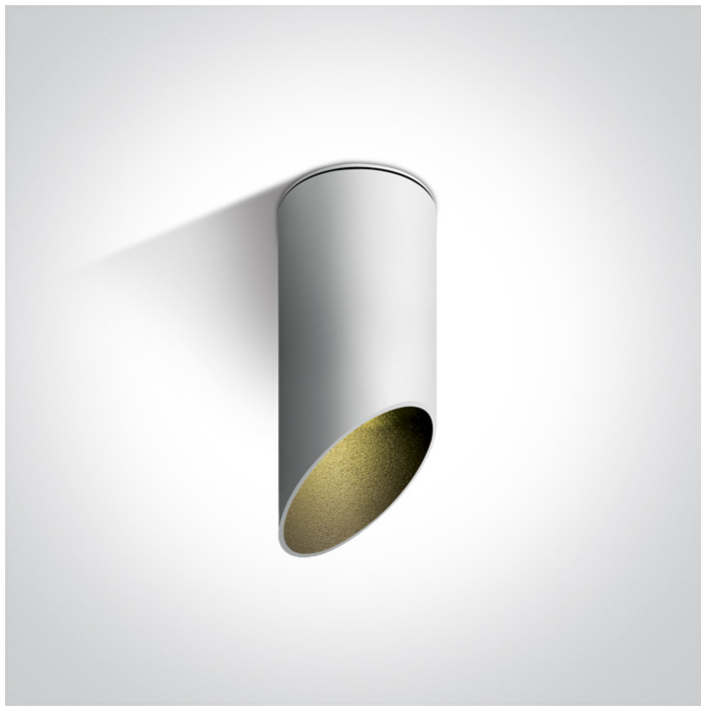

12 Wall & Ceiling > Decorative Cut Cylinders Aluminium

12105E1/W/B

10W MR16 GU10 White with black reflector cylinder downlight.

Complies with standard EN60598-1 and any other specific standards.

Downloads

Dimensions

Physical Specification

Item Group	12 Wall & Ceiling
Family	Decorative Cut Cylinders Aluminium
Order Code	12105E1/W/B
Colour	White-Black
Material	Aluminium
Shape	Circular
Height	150mm
Diameter	60mm
Surface Ceiling	Yes
Indoor	Yes
Adjustable	No