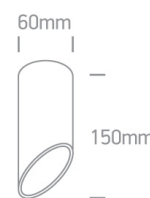

12 Wall & Ceiling > Decorative Cut Cylinders Aluminium

12105E1/W/B

10W MR16 GU10 White with black reflector cylinder downlight.

Complies with standard EN60598-1 and any other specific standards.

Downloads

Dimensions

Physical Specification

Item Group	12 Wall & Ceiling
Family	Decorative Cut Cylinders Aluminium
Order Code	12105E1/W/B
Colour	White-Black
Material	Aluminium
Shape	Circular
Height	150mm
Diameter	60mm
Surface Ceiling	Yes
Indoor	Yes
Adjustable	No