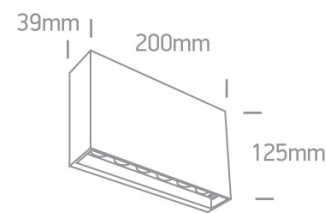

13 Wall & Ceiling LED>Indoor/Outdoor Wall Lights ABS+PC

67472/AN/W

6W SMD LED wall light .

Complete with 300mA driver.

Complies with standard EN60598-1 and any other specific standards.

Downloads

Dimensions

Gallery

Physical Specification

Item Group	13 Wall & Ceiling LED
Family	Indoor/Outdoor Wall Lights ABS+PC
Order Code	67472/AN/W
Colour	Anthracite
Material	ABS
Diffuser Material	PC
Shape	Rectangular

Length	200mm
Width	39mm
Height	125mm
Surface Wall	Yes
Indoor	Yes
Outdoor	Yes
Adjustable	No

Illumination Data

Colour Temperature	3000K
Lumen Output	2x500lm
Light Efficiency	83,33lm/W
CRI	80
Illumination Diagram	

Packing Info

Box Weight	0.585kg
Pcs/Carton	20
Barcode	5291889063261
HS Code	9405114090