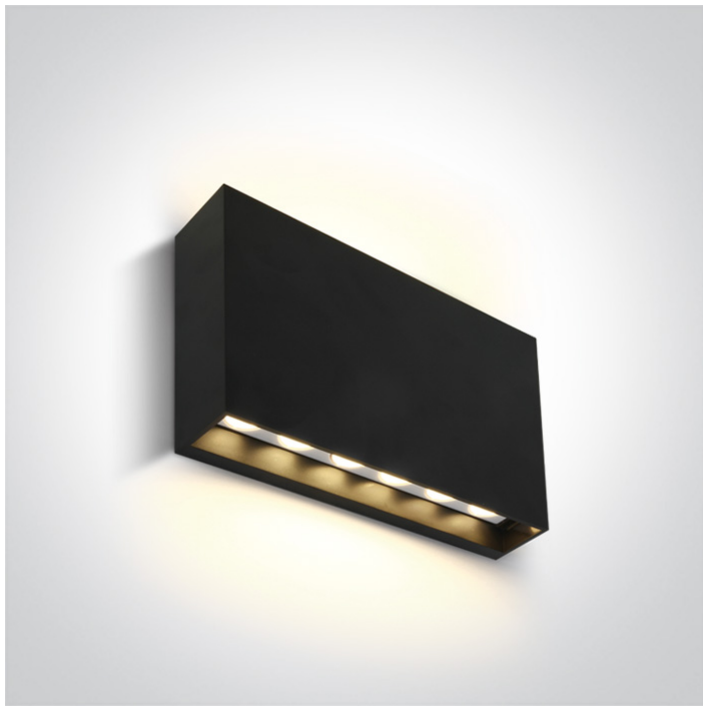

13 Wall & Ceiling LED>Indoor/Outdoor Wall Lights ABS+PC

67472/AN/W

6W SMD LED wall light .

Complete with 300mA driver.

Complies with standard EN60598-1 and any other specific standards.

Downloads

Dimensions

Gallery

Physical Specification

Item Group	13 Wall & Ceiling LED
Family	Indoor/Outdoor Wall Lights ABS+PC
Order Code	67472/AN/W
Colour	Anthracite
Material	ABS
Diffuser Material	PC
Shape	Rectangular

Length	200mm
Width	39mm
Height	125mm
Surface Wall	Yes
Indoor	Yes
Outdoor	Yes
Adjustable	No