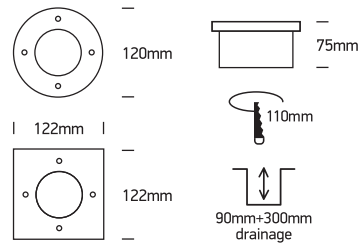

INSTALLATION MANUAL

69006, 69008

100-240V | GX53 | 9W | IP67 | Stainless steel

Warnings:

1. Make sure that the product is installed properly before connecting to electricity.
2. Do not cover the fitting.
3. Maintenance and installation should only be carried out by a professional electrician.