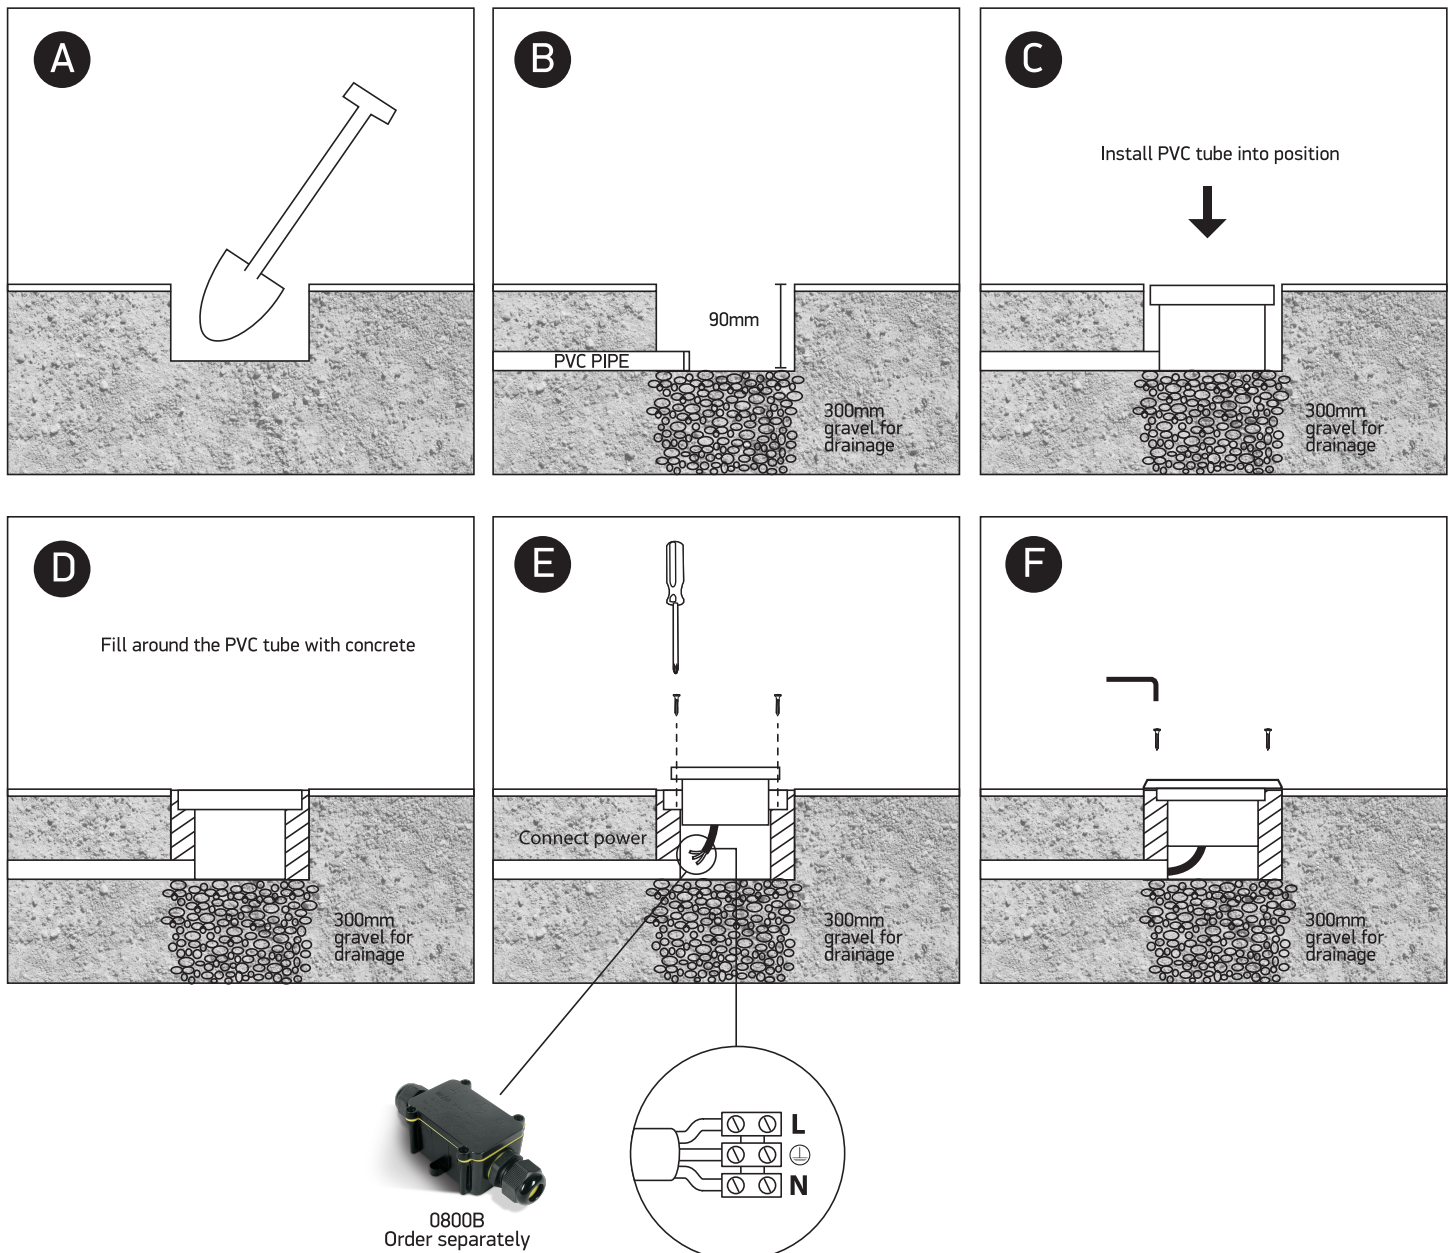

INSTALLATION MANUAL

69006, 69008

100-240V | GX53 | 9W | IP67 | Stainless steel

Warnings:

1. Make sure that the product is installed properly before connecting to electricity.
2. Do not cover the fitting.
3. Maintenance and installation should only be carried out by a professional electrician.