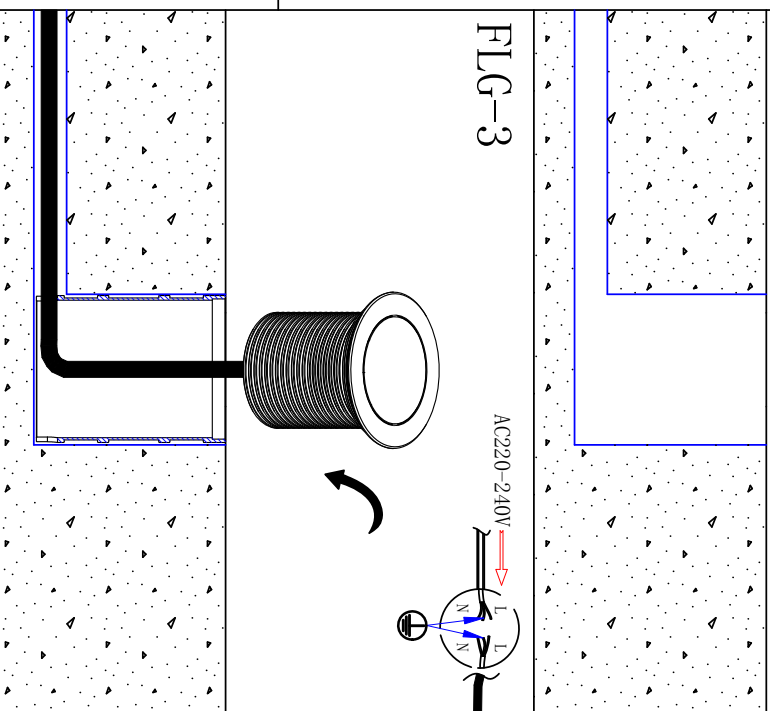

Installation Instruction

Model : 140-089
Input : AC 220-240V
Power : 23W

IP67

Safety Notice:

Please read this installation instruction before you install, and must be install by a professional. If you not follow the installation instruction, it maybe lead to damage, fire or body hurt.

158mm

φ123mm

φ111mm

177mm

FLG-1

FLG-2

FLG-3

FLG-4

Parts:

. CONNECT IN PARALLEL