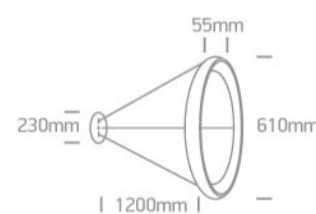

Physical Specification

Item Group	18 Decorative
Family	LED Pendant Rings
Order Code	62144NB/BGL/W
Colour	Brushed Gold
Material	Metal
Shape	Circular
Height	1200mm
Diameter	610mm
Suspended Ceiling	Yes
Indoor	Yes
Adjustable	No

## Packing Info

Box Length	68cm
Box Width	68cm
Box Height	12cm
Box Weight	3,5Kg
Pcs/Carton	1
Carton Length	68cm
Carton Width	68cm
Carton Height	12cm
Carton Weight	3,5Kg
Barcode	5291889063377
HS Code	9405409900