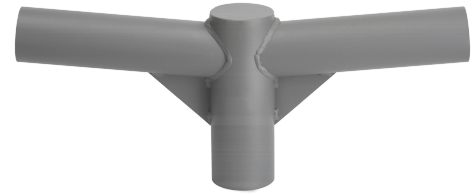

**EAN/GTIN**

6941491705491

**Product**

705098005500

**Description**

LEDStreetlight Pole-Top-60-Adapter-2x60

Accessory product for mounting 2 Street-/Roadlights on one pole

## Technical Specifications

Type of accessory/spare part	Adapter	Length	488 Millimetre
Accessory	Yes	Width	83 Millimetre
Spare part	No		
Transparent	No		
Colour	Grey		
Material	Steel		

## Item Information

Product code	Description	EAN/GTIN	Net Weight	Gross Weight	Length Inner Box	Width Inner Box	Height Inner Box
705098005500	LEDStreetlight Pole-Top-60-Adapter-2x60	6941491705491	2.04 kg	2.31 kg	505 mm	97 mm	230 mm