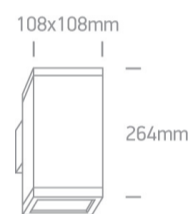

13 Wall & Ceiling > PAR30 Outdoor Cubes Die cast

67132A/AN

75W PAR30 E27 Die Cast, PAR30 Outdoor Cubes.

Complies with standard EN60598-1 and any other specific standards

Downloads

Dimensions

Physical Specification

Item Group	13 Wall & Ceiling
Family	PAR30 Outdoor Cubes Die cast
Order Code	67132A/AN
Colour	Anthracite
Material	Die Cast
Shape	Rectangular
Length	108mm
Width	108mm
Height	264mm
Surface Wall	Yes
Indoor	Yes
Outdoor	Yes