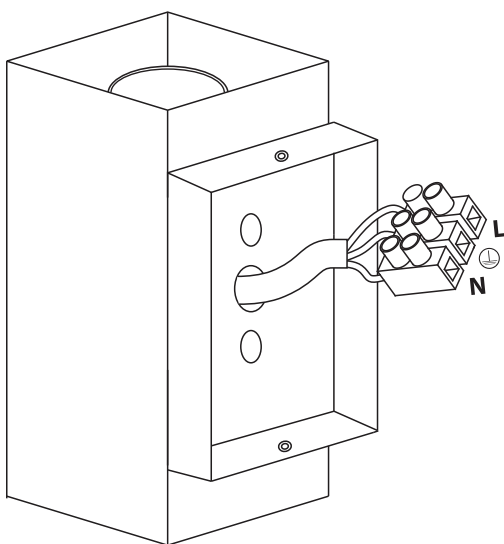

# INSTALLATION MANUAL

67132A

108x108mm

264mm

100-240V | PAR30 | E27 | 2x75W | IP54 | Die cast