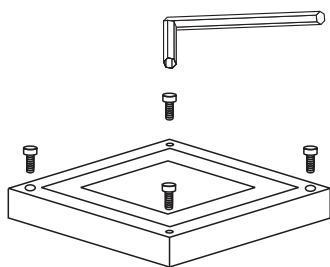

# INSTALLATION MANUAL

67132A

108x108mm

264mm

100-240V | PAR30 | E27 | 2x75W | IP54 | Die cast