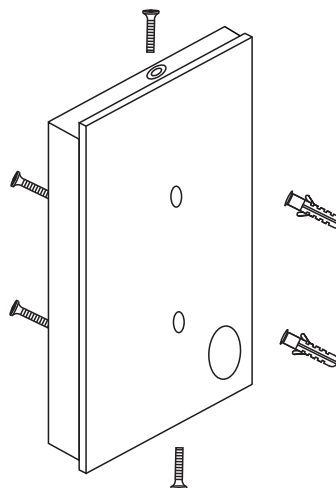

# INSTALLATION MANUAL

67132A

108x108mm

264mm

100-240V | PAR30 | E27 | 2x75W | IP54 | Die cast