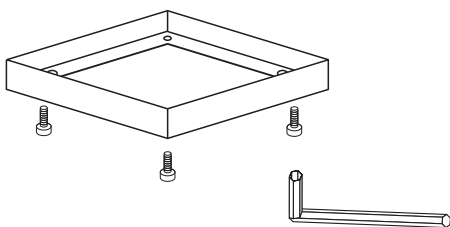

# INSTALLATION MANUAL

67132A

108x108mm

264mm

100-240V | PAR30 | E27 | 2x75W | IP54 | Die cast