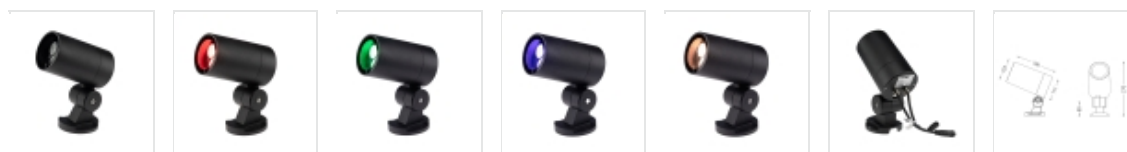

Spot | 24V | 24W | 30° | IP66 | RGBW
| DMX512

Article number: 190-150

Specifications

Input voltage	24V	Dimmable	Yes (DMX 512)	Connection type	Plug
Power	24 Watt	Beam angle	30°	Housing material	Aluminium
Luminous flux	RGBW full on:1200lm	IP rate	IP66	Housing color	Black
Color temperature	RGB + 3000K	Diameter	103/111 mm	Certification mark	CE, RoHS
Light color	RGB + Warm wit	Height	270 mm (incl. handle)	Warranty	5 years
LED type	Osram	Cable length	25 cm in, 25 cm out		