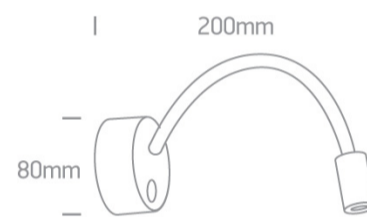

17 Hotel & Bedroom>Reading Spots Aluminium

65738A/B/W

3W COB LED bedside adjustable fitting ideal for room hotel installation, IP20.

Complete with driver.

Complies with standard EN60598-1 and any other specific standards.

Downloads

Dimensions

Physical Specification

Item Group	17 Hotel & Bedroom
Family	Reading Spots Aluminium
Order Code	65738A/B/W
Colour	Black
Material	Aluminium
Shape	Circular
Height	200mm
Diameter	80mm
Surface Wall	Yes
Indoor	Yes
Adjustable	2 Directions

Packing Info

Box Length	18,5cm
Box Width	18,5cm
Box Height	8,5cm
Box Weight	0,46Kg
Pcs/Carton	24
Barcode	5291889055280
HS Code	9405409900

Warranty

2 Years

Weee Directive

Yes

switch to
one light!

one
LIGHT