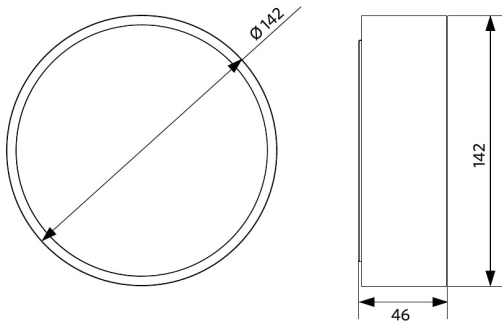

Dimensional Drawing (mm)

LED Ceiling Lu-E Rd142

Photometric Data