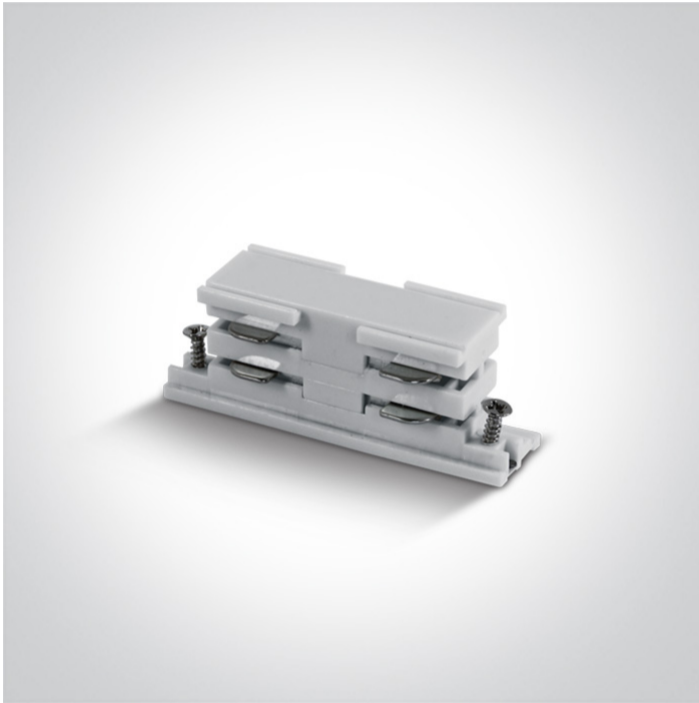

10 Tracks & Magnetic > Square Track Accessories

41008A/W

16A White connector for track 40003A.

Downloads

Dimensions

Related items

40002A/W

40003A/W

Physical Specification

Item Group

10 Tracks & Magnetic

Family

Square Track Accessories

Order Code

41008A/W

Colour

White

Material

Plastic

Shape

Rectangular

Length

70mm

Height	26mm
Track mounted	Yes
Indoor	Yes
Adjustable	No