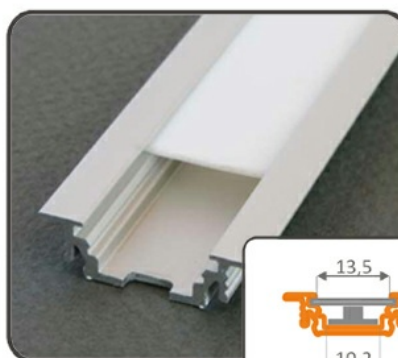

Product code: V3180020 EAN: 5901597240198

LED profile VARIO30-05 ACDE-9 2000 anod.

Product description

Aluminium LED profiles available on our offer are designed for the assembly of LED strips. The use of aluminium profile and LED strip enables you to achieve professional lighting look without difficult assembly. Anodized aluminium used to create the profile has ideally smooth surface and colour.

Aluminium profiles create protective layer shielding the LED strip from the outside contact that could otherwise damage the LED strip.

On our offer you can find vast choice of LED profile diffusers that perform both protective and diffusing functions or focus the light. Thanks to diffusers there are no visible points of light but the lighting surface is smooth and even.

PROFIL LED WPUSZCZANY

Aluminium anodowane

Do wpuszczenia w szczelinę mebla, płytek, na ścianach lub na sufitach; mocowany bezpośrednio lub za pomocą uchwytu (2-4szt./1m)

Montaż profilu i szybki

Oświetlenie podszafkowe z użyciem taśmy LED RGB

Name of the parameter	Value
Maximum width of LED strip	3.1 cm
Height	24 mm
Width	33.4 mm
Profile application	Mortice
Length	2000 mm

Name of the parameter	Value
Colour	silver
completion	anodized

Cumulative packaging