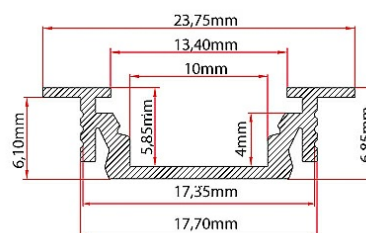

Product code: V3180020 EAN: 5901597240198

LED profile VARIO30-05 ACDE-9 2000 anod.

Product description

Aluminium LED profiles available on our offer are designed for the assembly of LED strips. The use of aluminium profile and LED strip enables you to achieve professional lighting look without difficult assembly. Anodized aluminium used to create the profile has ideally smooth surface and colour.

Aluminium profiles create protective layer shielding the LED strip from the outside contact that could otherwise damage the LED strip.

On our offer you can find vast choice of LED profile diffusers that perform both protective and diffusing functions or focus the light. Thanks to diffusers there are no visible points of light but the lighting surface is smooth and even.

PROFIL LED WPUSZCZANY

Aluminium anodowane

Do wpuszczenia w szczelinę mebla, płytek, na ścianach lub na sufitach; mocowany bezpośrednio lub za pomocą uchwytu (2-4szt./1m)

Montaż profilu i szybki