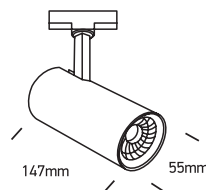

INSTALLATION MANUAL

65642AT

ecotrackspot

ADJUSTABLE

80 CRI

10W | 230V | 50/60Hz | IP20 | Aluminium | Adjustable

Complete with driver.

one
LIGHT