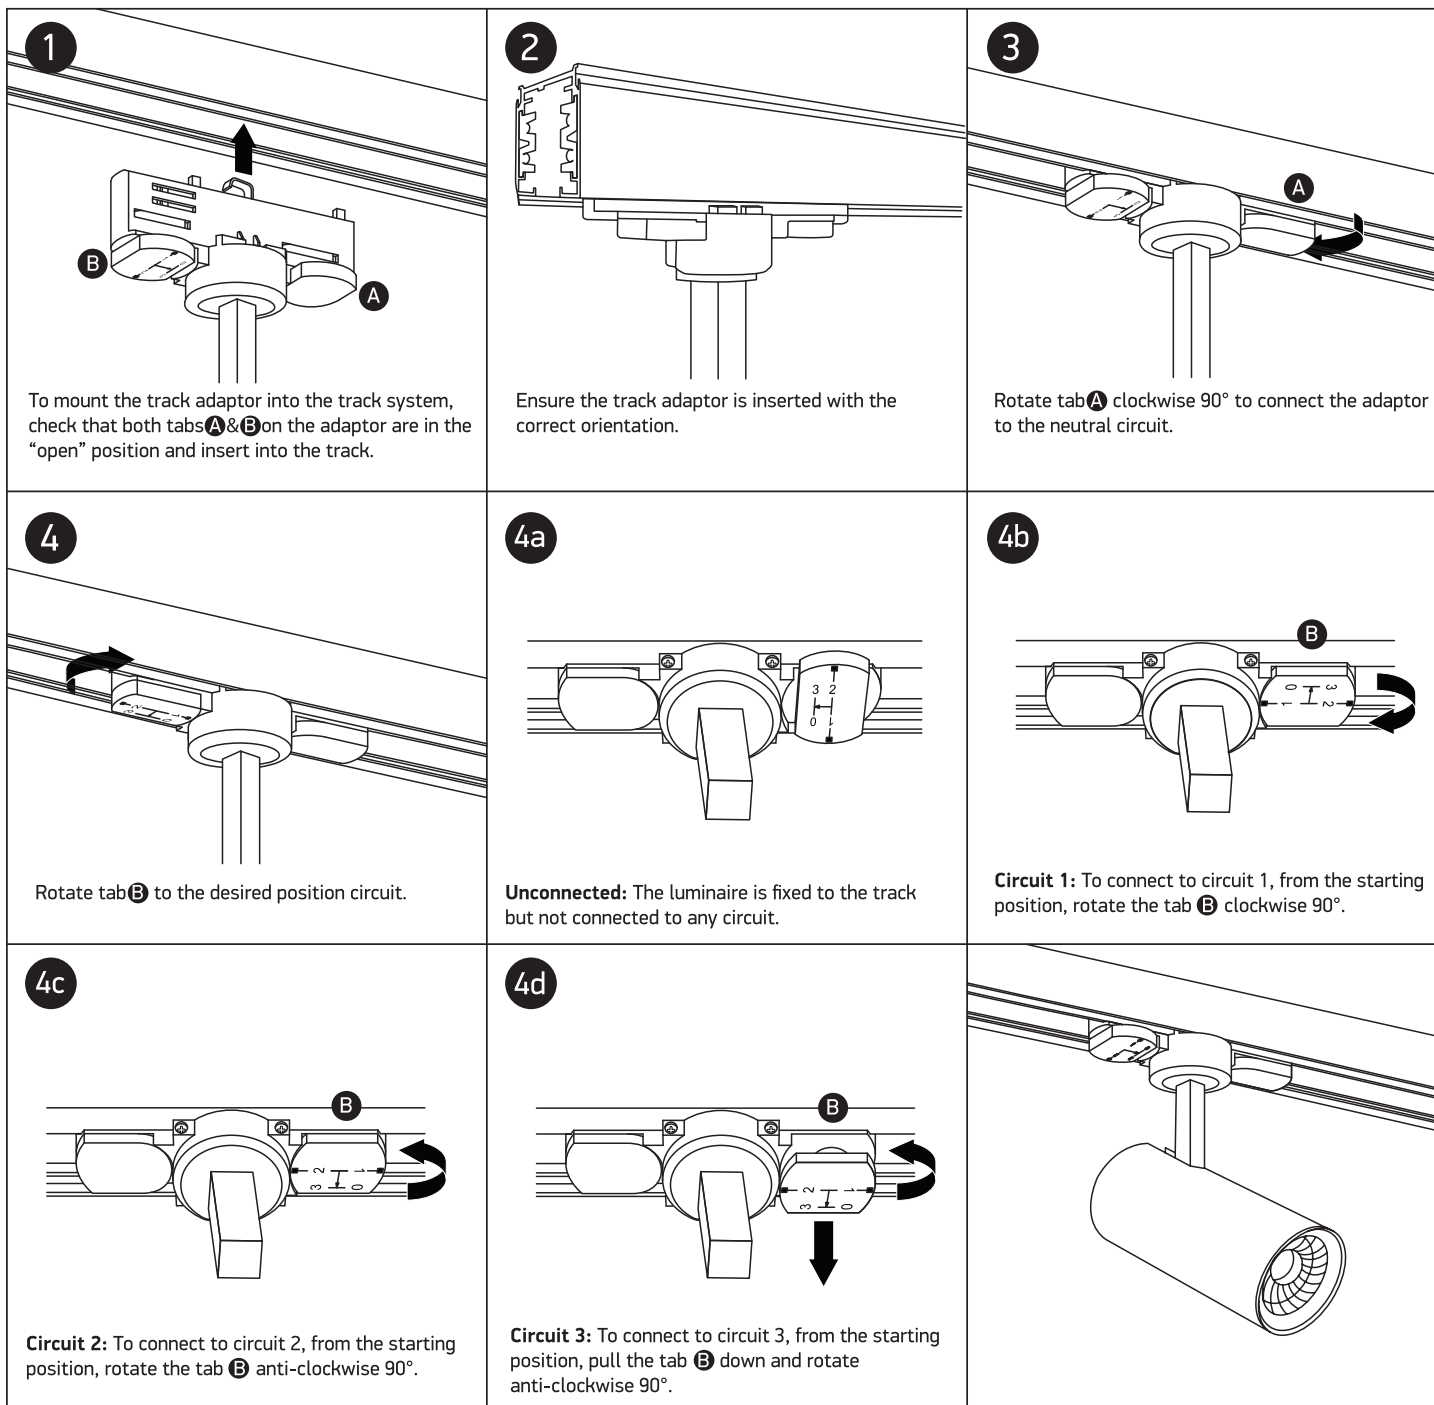

INSTALLATION MANUAL

65642AT

ecotrackspot

ADJUSTABLE

80 CRI

10W | 230V | 50/60Hz | IP20 | Aluminium | Adjustable

Complete with driver.

one
LIGHT