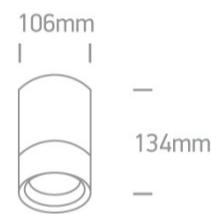

12 Wall & Ceiling>PAR30 Outdoor Cylinders Die cast

67132C/B

20W PAR30 E27 Die Cast, PAR30 Outdoor Cylinders.

Complies with standard EN60598-1 and any other specific standards

Downloads

Dimensions

Physical Specification

Item Group	12 Wall & Ceiling
Family	PAR30 Outdoor Cylinders Die cast
Order Code	67132C/B
Colour	Black
Material	Die Cast
Shape	Circular
Height	134
Diameter	106
Surface Ceiling	Yes
Indoor	Yes
Outdoor	Yes
Adjustable	No