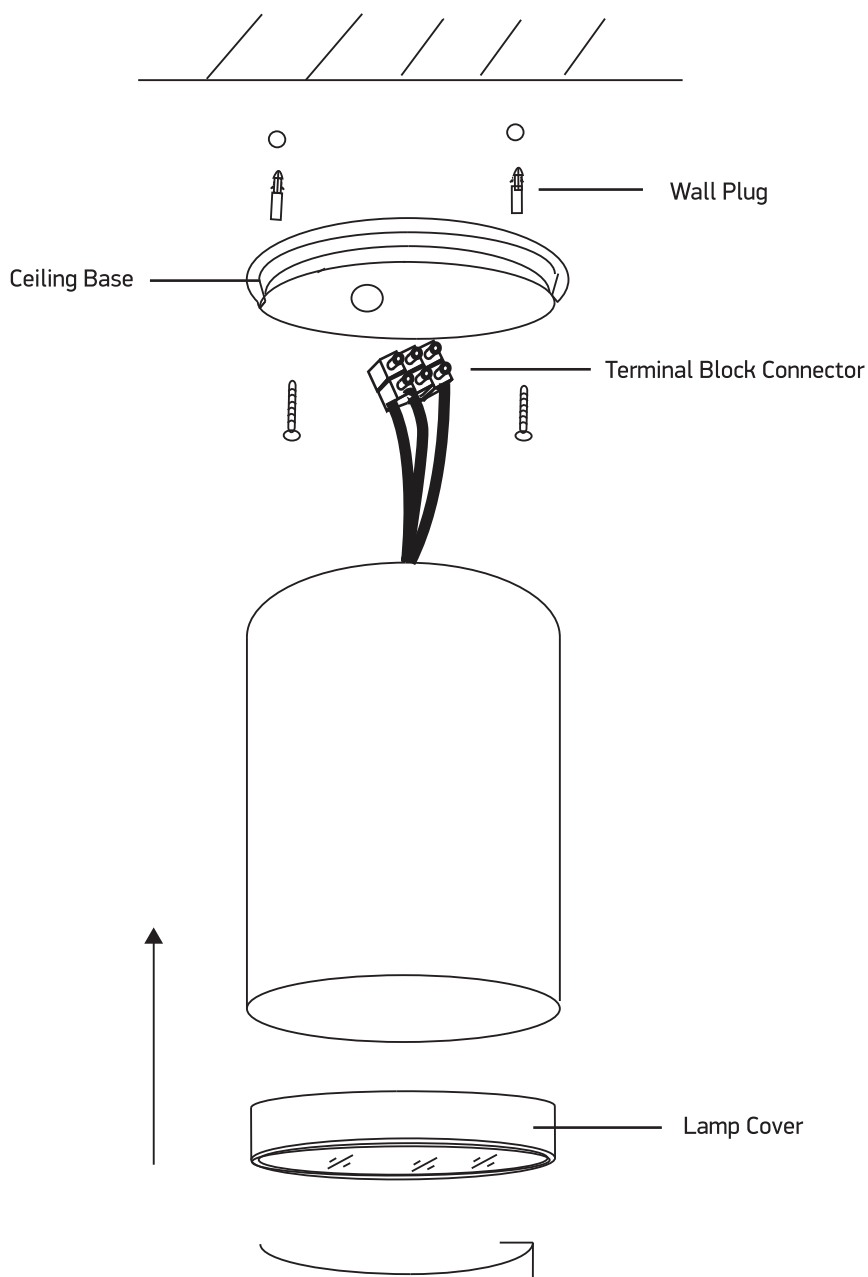

INSTALLATION MANUAL

67132C

106mm

134mm

one
LIGHT

100-240V | PAR30 | E27 | 20W | IP54 | Die cast

Warnings:

1. Make sure that the product is installed properly before connecting to electricity.
2. Do not cover the fitting.
3. Maintenance and installation should only be carried out by a professional electrician.