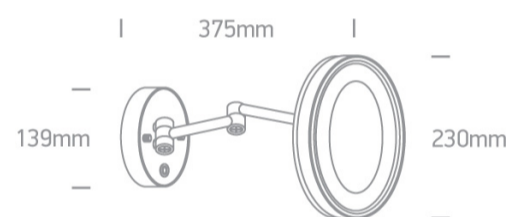

16 Bathroom & Mirror>Mirror Side Lights Metal & glass

60204/C

7W LED Chrome Mirror, IP44.

Supplied with non-dimmable LED driver.

Complies with standard EN60598-1 and any other specific standards.

Downloads

Dimensions

Physical Specification

Item Group	16 Bathroom & Mirror
Family	Mirror Side Lights Metal & glass
Order Code	60204/C
Colour	Chrome
Material	Die Cast
Diffuser Material	Acrylic
Shape	Circular
Height	375mm
Diameter	230mm
Surface Wall	Yes
Indoor	Yes

### Packing Info

Box Length
Box Width
Box Height
Box Weight
Pcs/Carton
Barcode
HS Code

26cm
24cm
12cm
1,8kg
6
5291889027027
9405409900