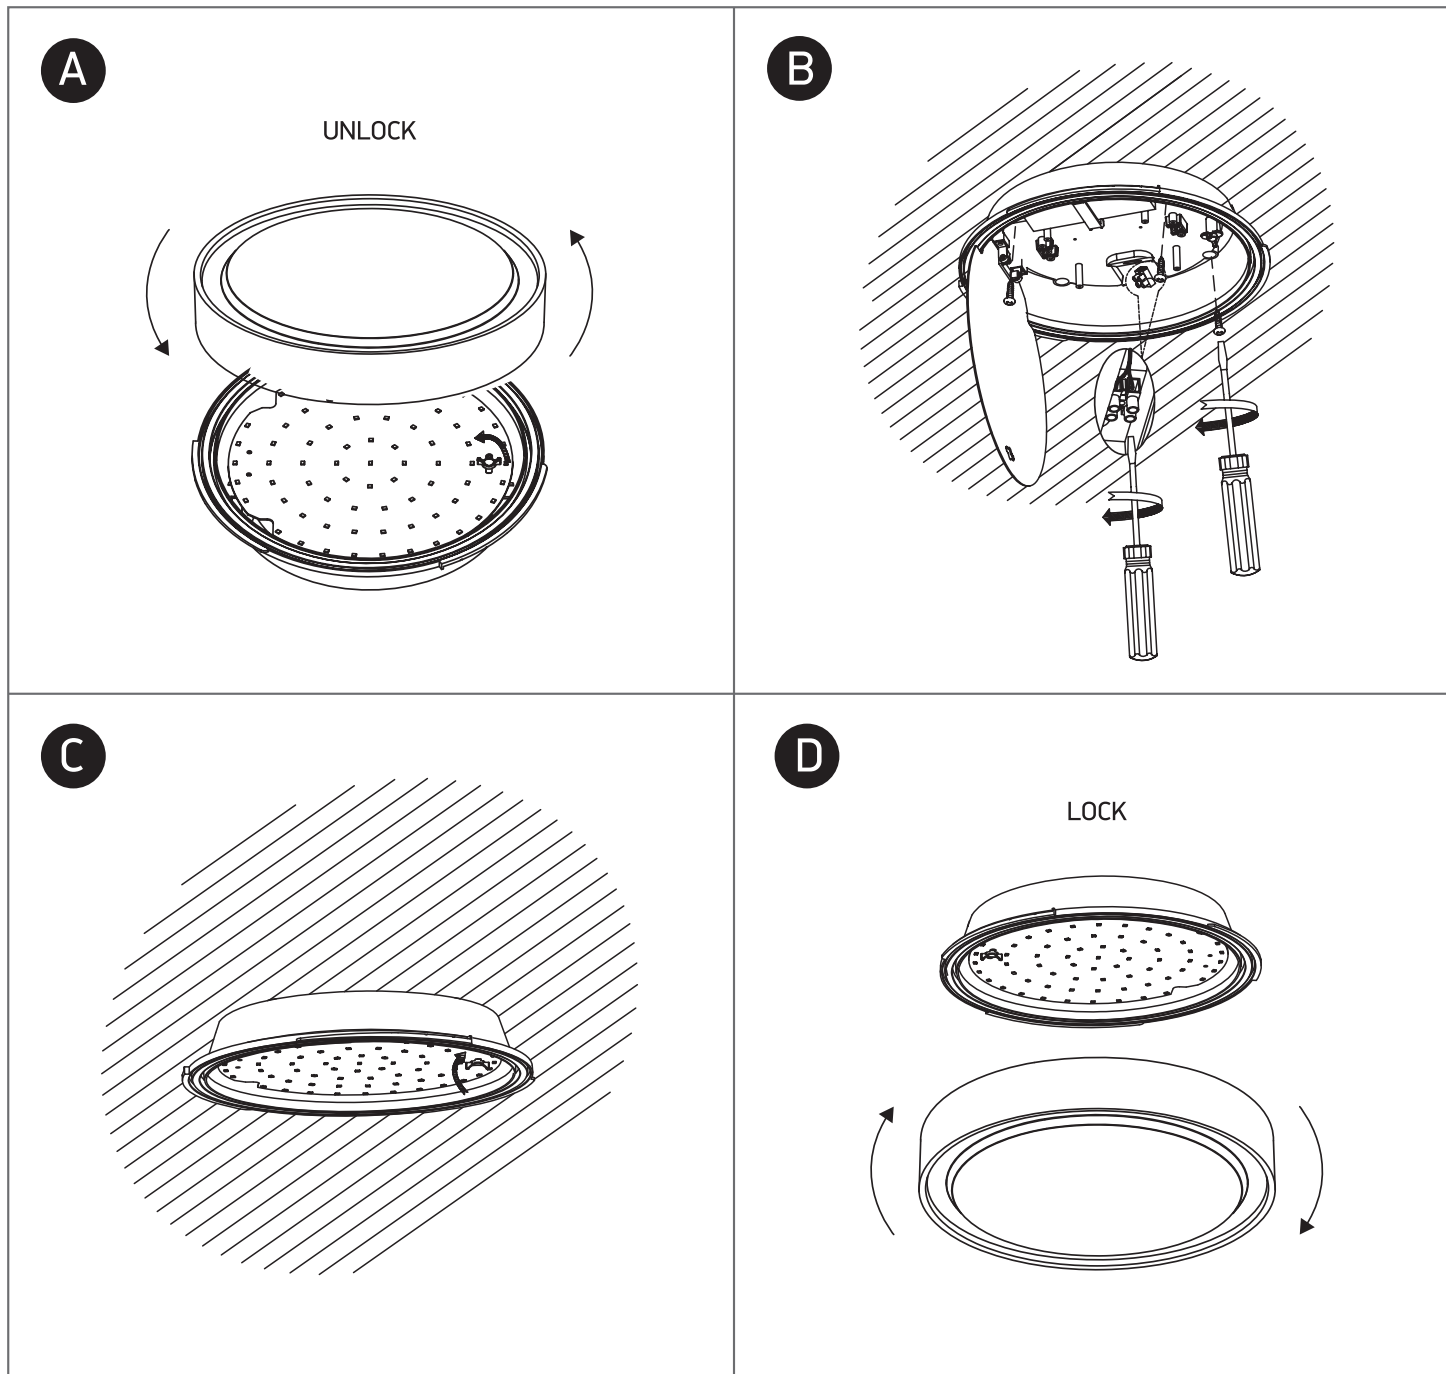

INSTALLATION MANUAL

67280N, 67280AN, 67280BN

ecolight

80
CRI

230V | SMD 2835 | 16W / 24W / 30W | IP65 | ABS + PC

Complete with driver.

67280N

67280AN

67280BN

one
LIGHT

Warnings:

1. Make sure that the product is installed properly before connecting to electricity.
2. Do not cover the fitting.
3. Maintenance and installation should only be carried out by a professional electrician.