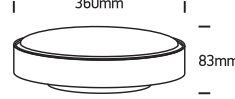

67280BN

one
LIGHT

Warnings:

1. Make sure that the product is installed properly before connecting to electricity.
2. Do not cover the fitting.
3. Maintenance and installation should only be carried out by a professional electrician.