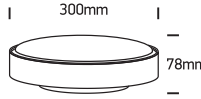

INSTALLATION MANUAL

67280N, 67280AN, 67280BN

ecolight

80
CRI

230V | SMD 2835 | 16W / 24W / 30W | IP65 | ABS + PC

Complete with driver.

67280AN

one
LIGHT

Warnings:

1. Make sure that the product is installed properly before connecting to electricity.
2. Do not cover the fitting.
3. Maintenance and installation should only be carried out by a professional electrician.