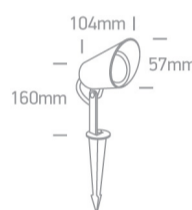

20 Garden & Underwater > LED Garden Spots

**67458/B/W**

8W 24V DC outdoor LED spot, IP67, ideal for garden illumination.

Requires 24V DC driver.

Supplied with spike.

Complies with standard EN60598-1 and any other specific standards.

Downloads

Dimensions

Physical Specification

Item Group	20 Garden & Underwater
Family	LED Garden Spots
Order Code	67458/B/W
Colour	Black
Material	Aluminium
Shape	Circular
Height	104mm
Diameter	57mm
Surface Floor/Ground	Yes
Outdoor	Yes
Adjustable	2 Directions

## Fitting

Input Type	Constant Voltage
Input Voltage	24V DC
Safety Class	
Power(Watts)	8W
IP Rating	IP65
Light Source	LED built in
LED Type	SMD 2835
LED Brand	Samsung
Cable Length	200cm
F Mark	

## Illumination Data

Colour Temperature	3000K
Lumen Output	520lm
Light Efficiency	65lm/W
CRI	80
Beam Angle	38°
Illumination Diagram	