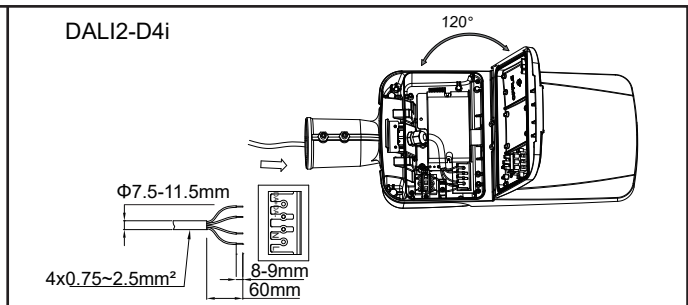

Optional Class I need to order accessories separately.

In case of damage to the wire, it has to be replaced only by the manufacturer, distributor or by an expert, to avoid risks.

Caution: Any operation on LED module is forbidden while power-on.

Zur Vermeidung von Risiken müssen defekte Leitungen ausschließlich vom Hersteller, Inverkehrbringer oder Fachmann ausgetauscht werden.

Achtung: In Betrieb ist keine Arbeit am LED-Modul erlaubt.

For non-user replaceable light sources.

The light source contained in this luminaire shall only be replaced by the manufacturer or his service agent or a similar qualified person.

Suzhou Oppl Lighting Co.,Ltd.
215200
East Side, Fenyang Road,
Fenhu Economic Development Zone,
Wujiang City, Jiangsu Province,
P.R.China

Oppl Lighting BV
Meerenakkerweg 1.11
5652 AR Eindhoven
The Netherlands
service@oppl.com
www.oppl.com