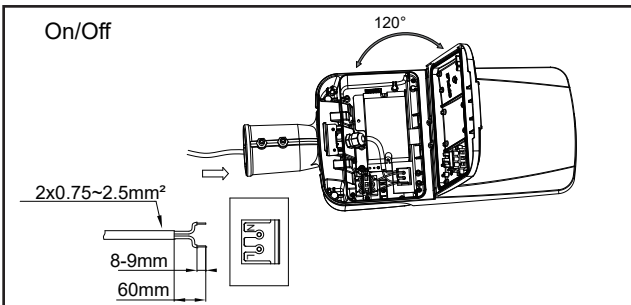

Optional Class I need to order accessories separately.

In case of damage to the wire, it has to be replaced only by the manufacturer, distributor or by an expert, to avoid risks.

Caution: Any operation on LED module is forbidden while power-on.

Zur Vermeidung von Risiken müssen defekte Leitungen ausschließlich vom Hersteller, Inverkehrbringer oder Fachmann ausgetauscht werden.

Achtung: In Betrieb ist keine Arbeit am LED-Modul erlaubt.

For non-user replaceable light sources.

The light source contained in this luminaire shall only be replaced by the manufacturer or his service agent or a similar qualified person.

Suzhou Oppl Lighting Co.,Ltd.
215200
East Side, Fenyang Road,
Fenhu Economic Development Zone,
Wujiang City, Jiangsu Province,
P.R.China

Oppl Lighting BV
Meerenakkerweg 1.11
5652 AR Eindhoven
The Netherlands
service@oppl.com
www.oppl.com