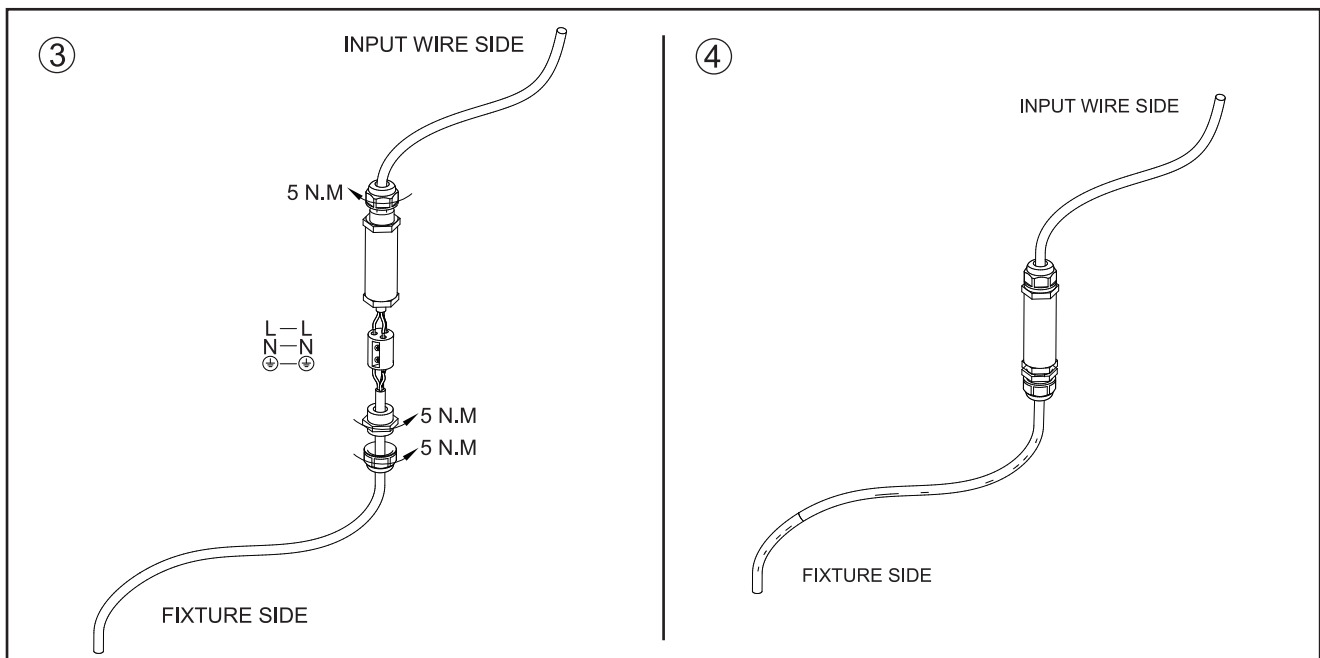

IP68 Connector

Item Code	kg
543098021900	0.039kg
543098022000	0.056kg

Description	Φ(mm)	L (mm)
OP-IP68 3wires connector	27	110
OP-IP68 5wires connector	30	120

Working temperature: -40~+85°C
Rated Voltage: ≤ 250V
Rated Current: ≤ 16A

OP-IP68 3wires connector

OP-IP68 5wires connector

Data subject to change
Les données sont sujettes à modifications
Änderungen vorbehalten

Suzhou Opplé Lighting Co., Ltd.
215200
East Side, Fenyang Road,
Fenhu Economic Development Zone,
Wujiang City, Jiangsu Province,
P.R.China