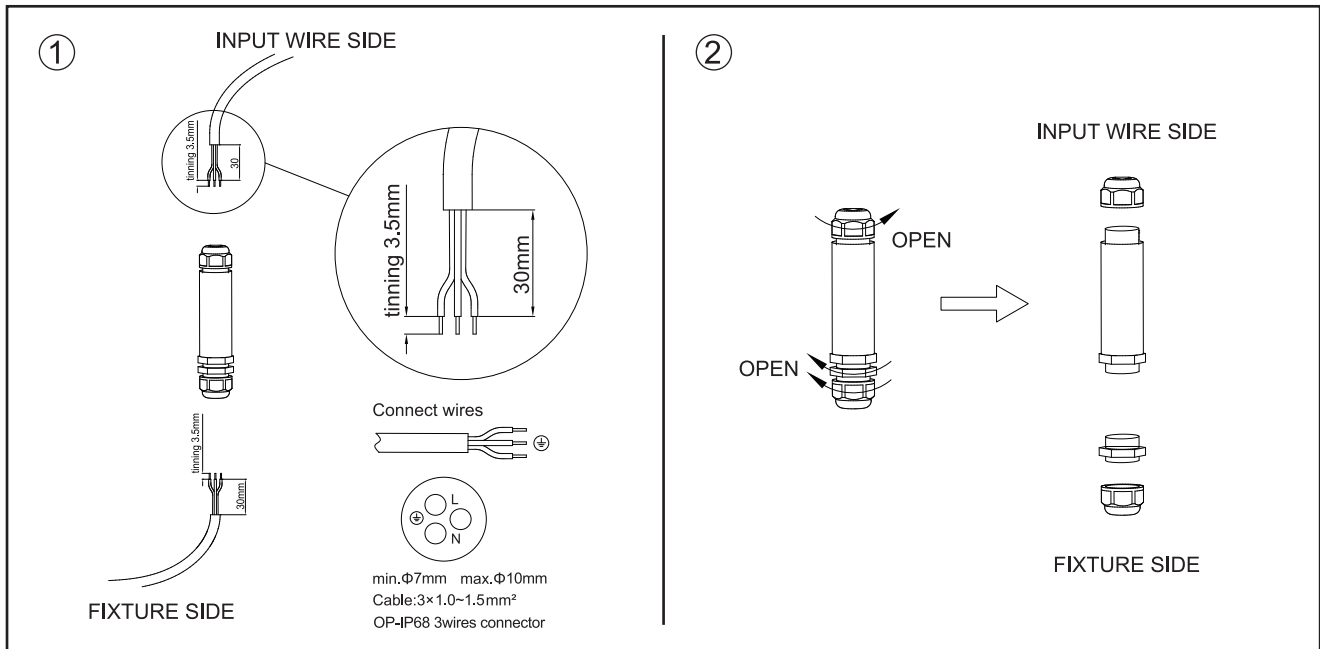

IP68 Connector

Item Code	kg
543098021900	0.039kg
543098022000	0.056kg

Description	Φ(mm)	L (mm)
OP-IP68 3wires connector	27	110
OP-IP68 5wires connector	30	120

Working temperature: -40~+85°C
Rated Voltage: ≤ 250V
Rated Current: ≤ 16A

OP-IP68 3wires connector

OP-IP68 5wires connector

Data subject to change
Les données sont sujettes à modifications
Änderungen vorbehalten

Suzhou Opplé Lighting Co., Ltd.
215200
East Side, Fenyang Road,
Fenhu Economic Development Zone,
Wujiang City, Jiangsu Province,
P.R.China