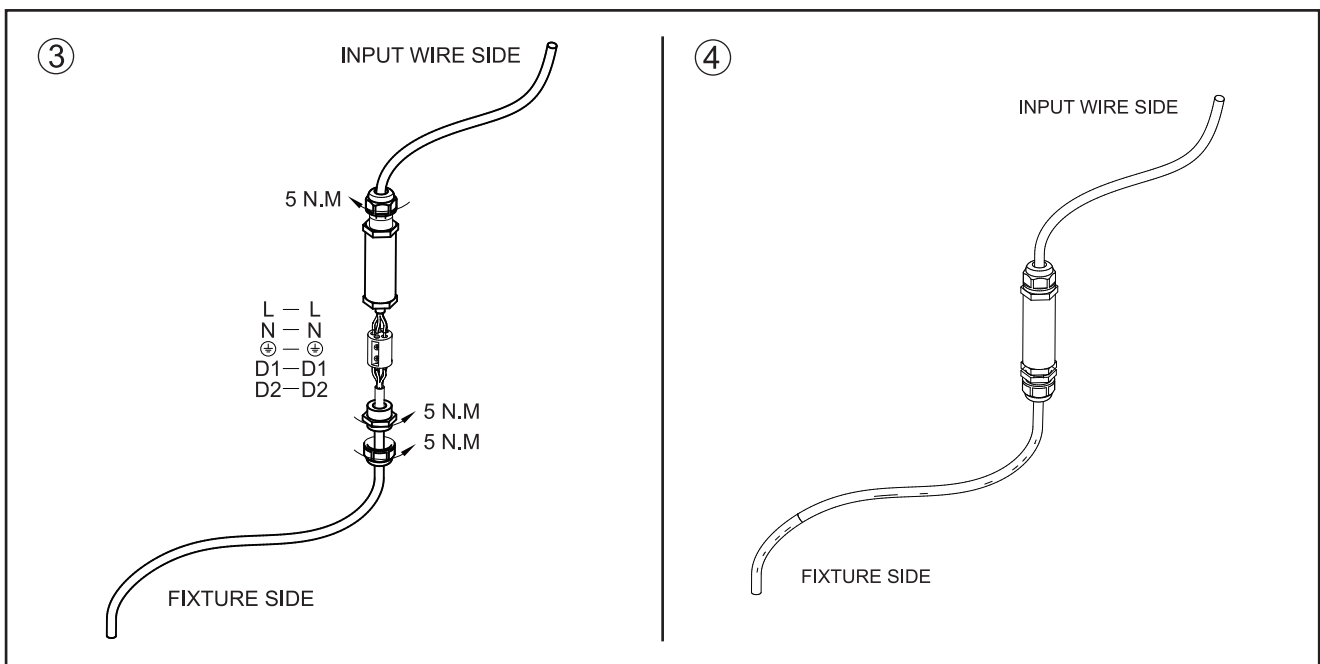

IP68 Connector

Item Code	kg
543098021900	0.039kg
543098022000	0.056kg

Description	Φ(mm)	L (mm)
OP-IP68 3wires connector	27	110
OP-IP68 5wires connector	30	120

Working temperature: -40~+85°C
Rated Voltage: ≤ 250V
Rated Current: ≤ 16A

OP-IP68 3wires connector

OP-IP68 5wires connector

Data subject to change
Les données sont sujettes à modifications
Änderungen vorbehalten

Suzhou Opplé Lighting Co., Ltd.
215200
East Side, Fenyang Road,
Fenhu Economic Development Zone,
Wujiang City, Jiangsu Province,
P.R.China