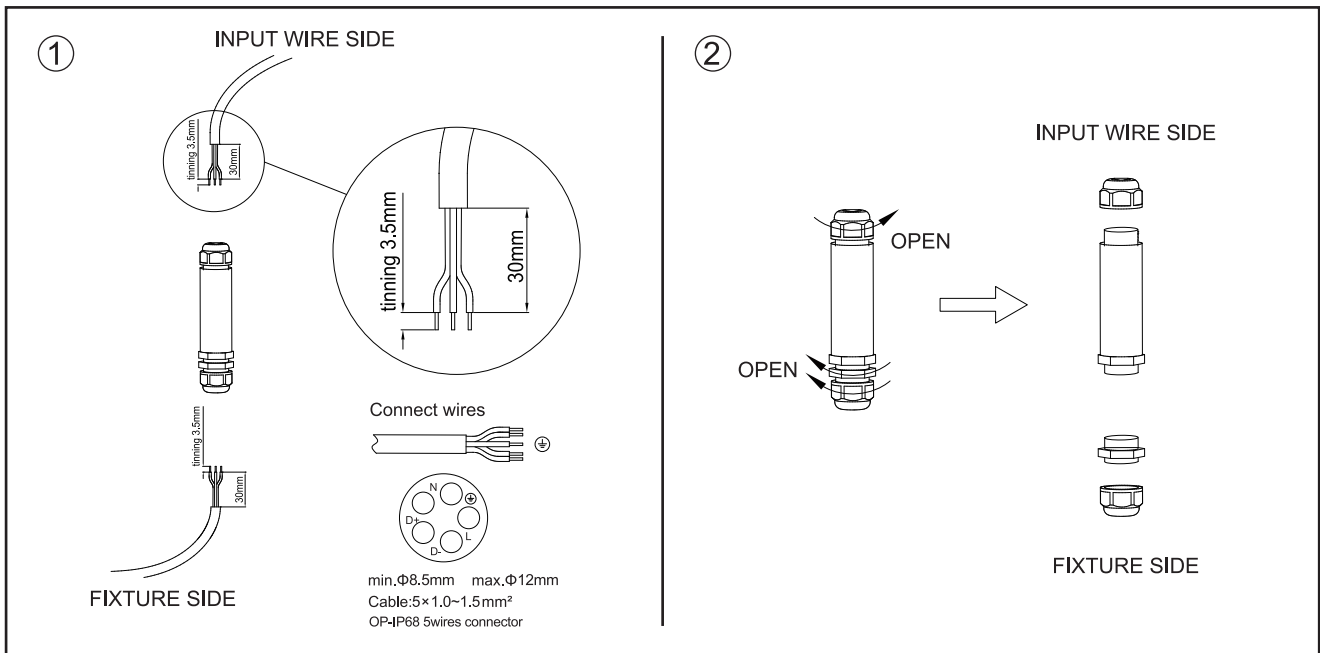

IP68 Connector

Item Code	kg
543098021900	0.039kg
543098022000	0.056kg

Description	Φ(mm)	L (mm)
OP-IP68 3wires connector	27	110
OP-IP68 5wires connector	30	120

Working temperature: -40~+85°C
Rated Voltage: ≤ 250V
Rated Current: ≤ 16A

OP-IP68 3wires connector

OP-IP68 5wires connector

Data subject to change
Les données sont sujettes à modifications
Änderungen vorbehalten

Suzhou Opplé Lighting Co., Ltd.
215200
East Side, Fenyang Road,
Fenhu Economic Development Zone,
Wujiang City, Jiangsu Province,
P.R.China