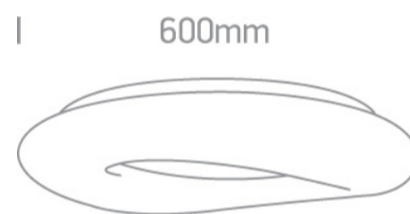

Downloads

Dimensions

Physical Specification

Item Group	18 Decorative
Family	The Cloud Series
Order Code	62148B/W
Colour	White
Material	Metal
Diffuser Material	PC
Shape	Circular
Diameter	600mm
Suspended Ceiling	Yes
Indoor	Yes
Adjustable	No